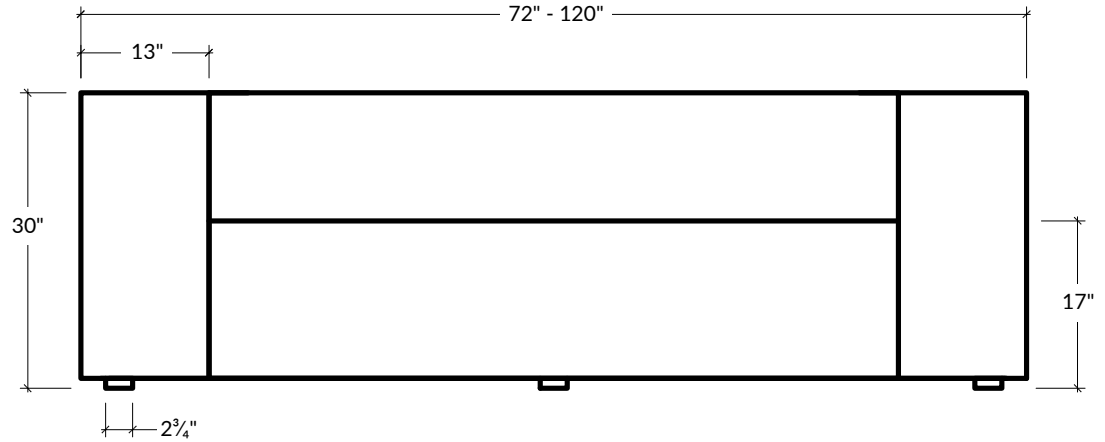

This ultra-modern collection has style to spare and is designed for relaxation, set low to the ground. Its oversized profile is both playful and practical, offering deep, luxe comfort.

LENGTHS	DEPTHS	HEIGHT	SEAT HEIGHT	ARM HEIGHT	ARM WIDTH	FOOT HEIGHT
6', 7', 8', 9' OR 10'	41"D OR 47"D	30"H	17"H	30"H	13"W	1"H