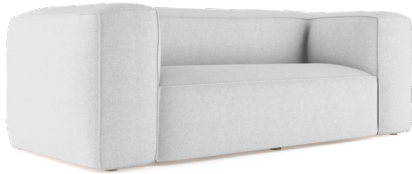

This ultra-modern collection has style to spare and is designed for relaxation, set low to the ground. Its oversized profile is both playful and practical, offering deep, luxe comfort.

LENGTHS	DEPTHS	HEIGHT	SEAT HEIGHT	ARM HEIGHT	ARM WIDTH	FOOT HEIGHT
6', 7', 8', 9' OR 10'	41"D OR 47"D	30"H	17"H	30"H	13"W	1"H