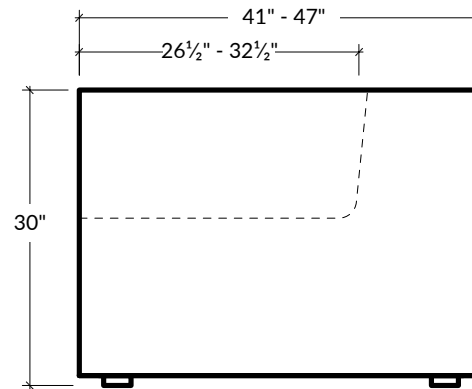

This ultra-modern collection has style to spare and is designed for relaxation, set low to the ground. Its oversized profile is both playful and practical, offering deep, luxe comfort.

LENGTHS	DEPTHS	HEIGHT	SEAT HEIGHT	ARM HEIGHT	ARM WIDTH	FOOT HEIGHT
6', 7', 8', 9' OR 10'	41"D OR 47"D	30"H	17"H	30"H	13"W	1"H