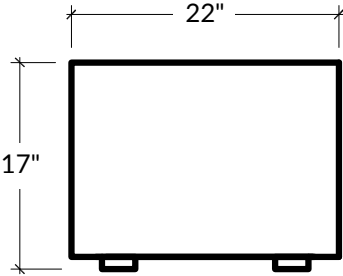

This ultra-modern collection has style to spare and is designed for relaxation, set low to the ground. Its oversized profile is both playful and practical, offering deep, luxe comfort.

WIDTH
32"W

DEPTH
22"D

HEIGHT
17"H

FOOT HEIGHT
1"H