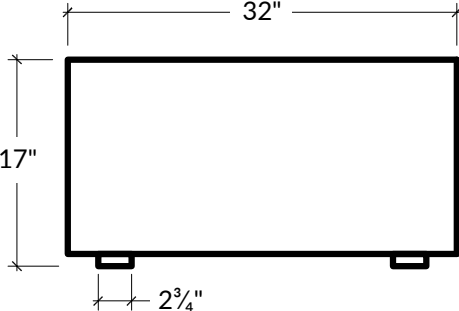

This ultra-modern collection has style to spare and is designed for relaxation, set low to the ground. Its oversized profile is both playful and practical, offering deep, luxe comfort.

WIDTH
32"W

DEPTH
22"D

HEIGHT
17"H

FOOT HEIGHT
1"H