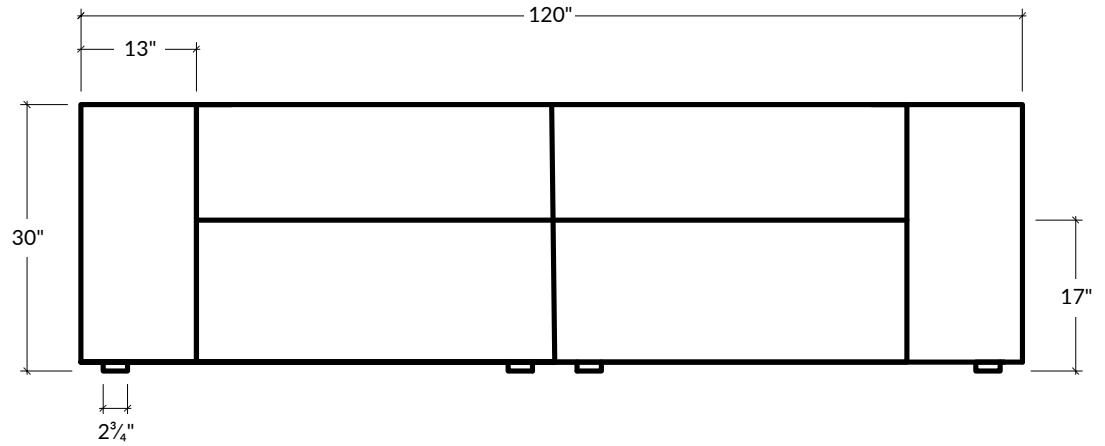

*This ultra-modern collection has style to spare and is designed for relaxation, set low to the ground. Its oversized profile is both playful and practical, offering deep, luxe comfort.*

SEAT DEPTH  
58 1/2"D

DEPTH  
73"D

HEIGHT  
30"H

SEAT HEIGHT  
17"H

ARM HEIGHT  
30"H

ARM WIDTH  
13"W

FOOT HEIGHT  
1"H