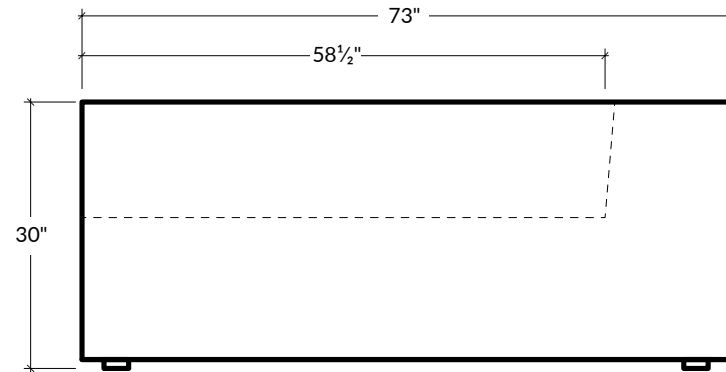

*This ultra-modern collection has style to spare and is designed for relaxation, set low to the ground. Its oversized profile is both playful and practical, offering deep, luxe comfort.*

SEAT DEPTH  
58 1/2"D

DEPTH  
73"D

HEIGHT  
30"H

SEAT HEIGHT  
17"H

ARM HEIGHT  
30"H

ARM WIDTH  
13"W

FOOT HEIGHT  
1"H