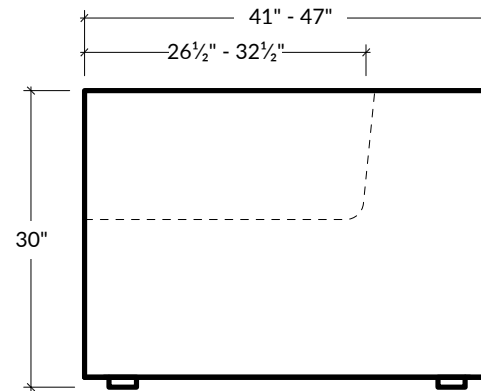

This ultra-modern collection has style to spare and is designed for relaxation, set low to the ground. Its oversized profile is both playful and practical, offering deep, luxe comfort.

DEPTHS	HEIGHT	SEAT HEIGHT	ARM HEIGHT	ARM WIDTH	FOOT HEIGHT
41"D OR 47"D	30"H	17"H	30"H	13"W	1"H