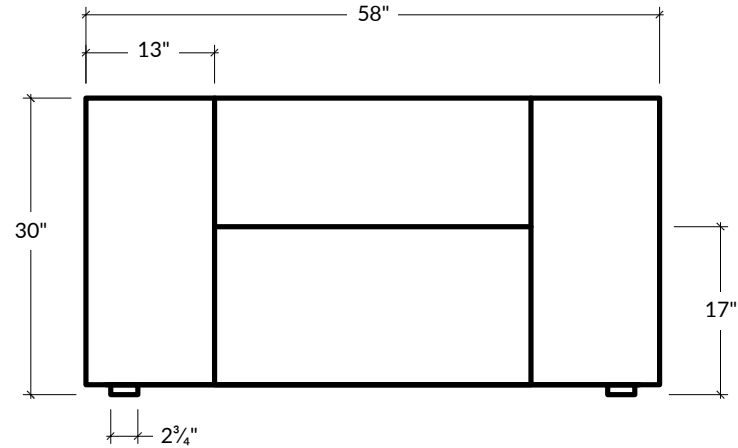

This ultra-modern collection has style to spare and is designed for relaxation, set low to the ground. Its oversized profile is both playful and practical, offering deep, luxe comfort.

DEPTHS	HEIGHT	SEAT HEIGHT	ARM HEIGHT	ARM WIDTH	FOOT HEIGHT
41"D OR 47"D	30"H	17"H	30"H	13"W	1"H