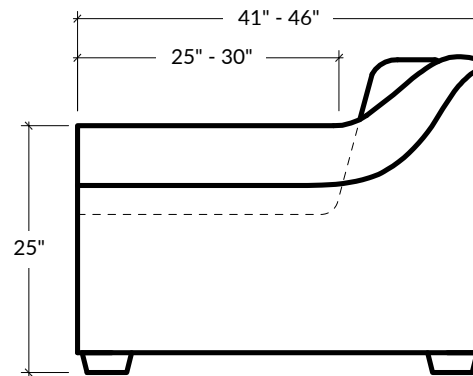

The perfect collection for casual, elegant charm. The unique slope of the svelte roll arm combined with a slightly reclining backrest work together to make this a seamless and sophisticated design.

**cushion configuration may differ depending on length*

LENGTHS	DEPTHS	HEIGHT	SEAT HEIGHT	ARM HEIGHT	ARM WIDTH	FOOT HEIGHT
5' 6", 7', 8', 9' OR 10'	41"D OR 46"D	32"H	17"H	25"H	6"W	2"H