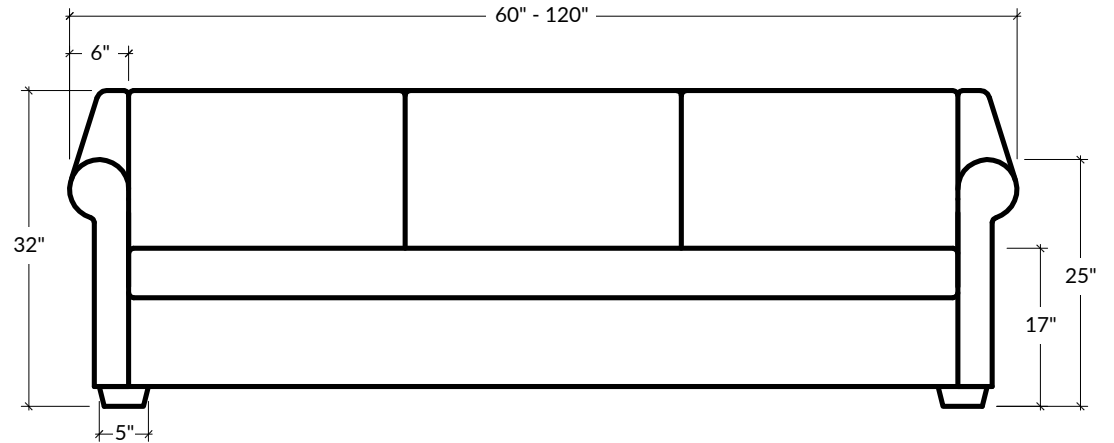

The perfect collection for casual, elegant charm. The unique slope of the svelte roll arm combined with a slightly reclining backrest work together to make this a seamless and sophisticated design.

**cushion configuration may differ depending on length*

LENGTHS	DEPTHS	HEIGHT	SEAT HEIGHT	ARM HEIGHT	ARM WIDTH	FOOT HEIGHT
5' 6", 7', 8', 9' OR 10'	41"D OR 46"D	32"H	17"H	25"H	6"W	2"H