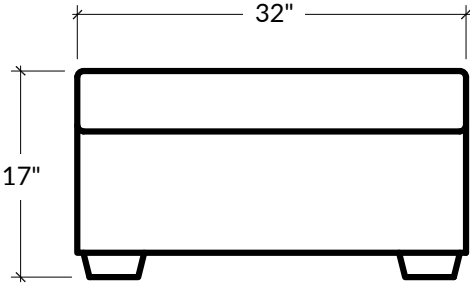

The perfect collection for casual, elegant charm. The unique slope of the svelte roll arm combined with a slightly reclining backrest work together to make this a seamless and sophisticated design.

WIDTH
42"W

DEPTH
32"D

HEIGHT
17"H

FOOT HEIGHT
2"H