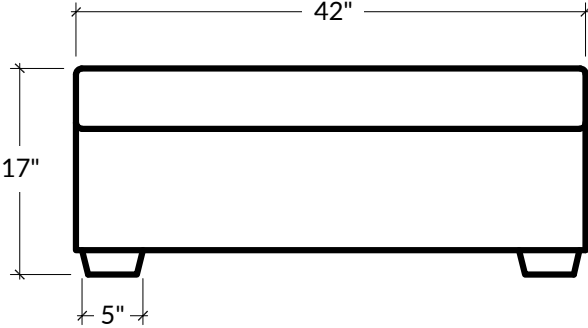

The perfect collection for casual, elegant charm. The unique slope of the svelte roll arm combined with a slightly reclining backrest work together to make this a seamless and sophisticated design.

WIDTH
42"W

DEPTH
32"D

HEIGHT
17"H

FOOT HEIGHT
2"H