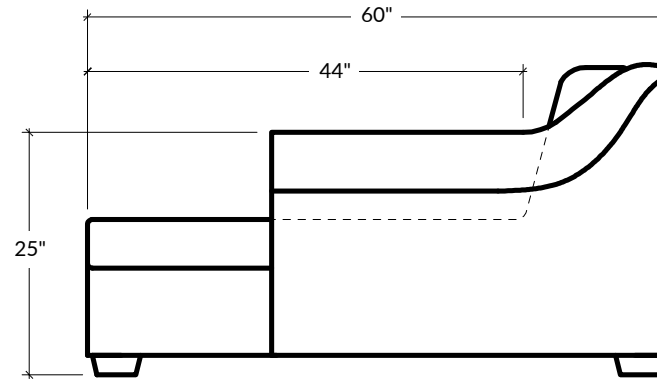

*The perfect collection for casual, elegant charm. The unique slope of the svelte roll arm combined with a slightly reclining backrest work together to make this a seamless and sophisticated design.*

SEAT DEPTH  
44"D

DEPTH  
60"H

HEIGHT  
32"H

SEAT HEIGHT  
17"H

ARM HEIGHT  
25"H

ARM WIDTH  
6"W

FOOT HEIGHT  
2"H