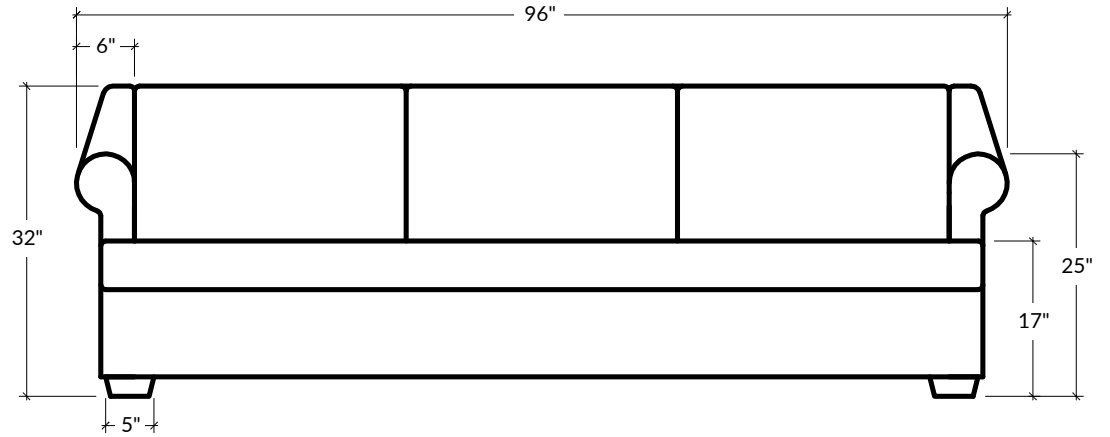

*The perfect collection for casual, elegant charm. The unique slope of the svelte roll arm combined with a slightly reclining backrest work together to make this a seamless and sophisticated design.*

SEAT DEPTH  
44"D

DEPTH  
60"H

HEIGHT  
32"H

SEAT HEIGHT  
17"H

ARM HEIGHT  
25"H

ARM WIDTH  
6"W

FOOT HEIGHT  
2"H