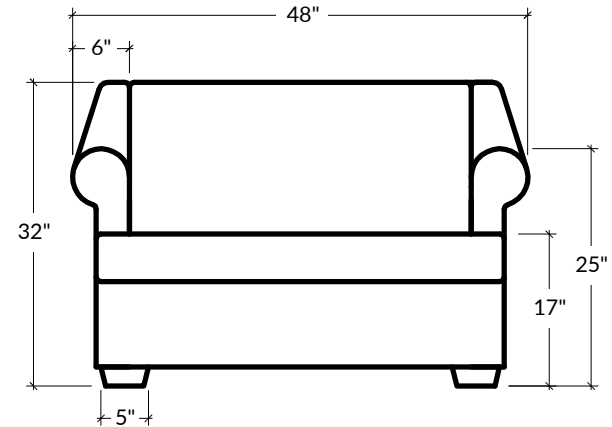

*The perfect collection for casual, elegant charm. The unique slope of the svelte roll arm combined with a slightly reclining backrest work together to make this a seamless and sophisticated design.*

SEAT DEPTH  
62"D

DEPTH  
78"D

HEIGHT  
32"H

SEAT HEIGHT  
17"H

ARM HEIGHT  
25"H

ARM WIDTH  
6"W

FOOT HEIGHT  
2"H