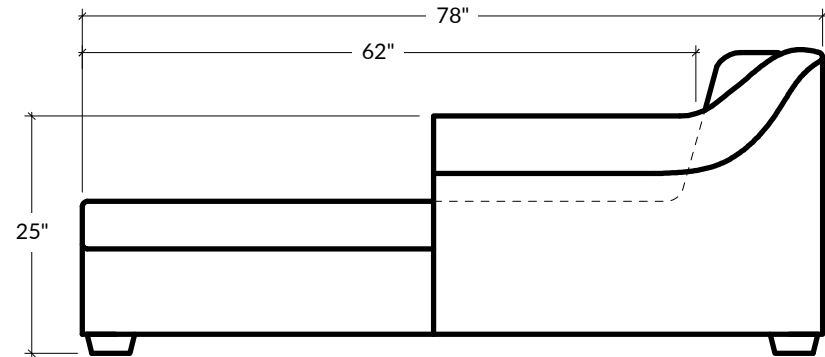

*The perfect collection for casual, elegant charm. The unique slope of the svelte roll arm combined with a slightly reclining backrest work together to make this a seamless and sophisticated design.*

SEAT DEPTH  
62"D

DEPTH  
78"D

HEIGHT  
32"H

SEAT HEIGHT  
17"H

ARM HEIGHT  
25"H

ARM WIDTH  
6"W

FOOT HEIGHT  
2"H