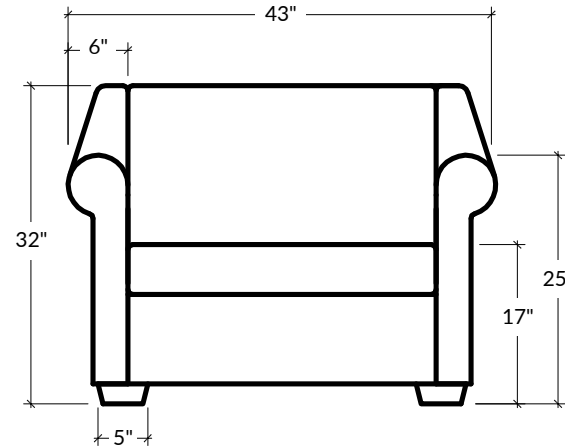

The perfect collection for casual, elegant charm. The unique slope of the svelte roll arm combined with a slightly reclining backrest work together to make this a seamless and sophisticated design.

DEPTHS
41"D OR 46"D

HEIGHT
32"H

SEAT HEIGHT
17"H

ARM HEIGHT
25"H

ARM WIDTH
6"W

FOOT HEIGHT
2"H