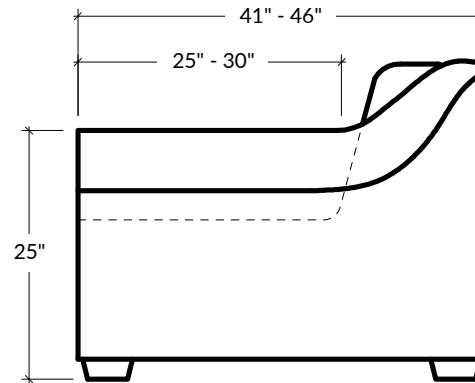

The perfect collection for casual, elegant charm. The unique slope of the svelte roll arm combined with a slightly reclining backrest work together to make this a seamless and sophisticated design.

DEPTHS
41"D OR 46"D

HEIGHT
32"H

SEAT HEIGHT
17"H

ARM HEIGHT
25"H

ARM WIDTH
6"W

FOOT HEIGHT
2"H