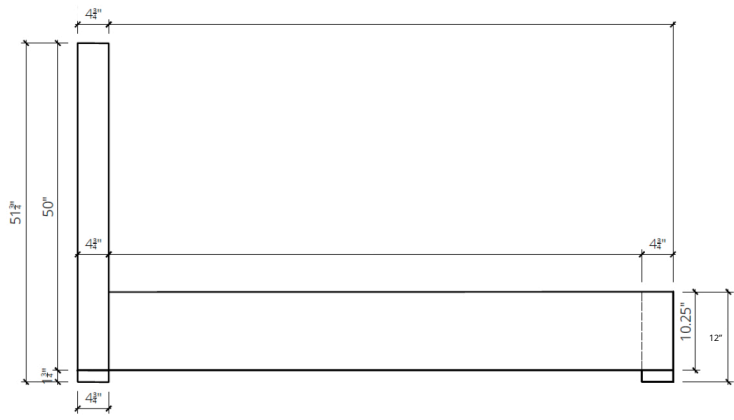

This low profile, sculptural panel bed has generously padded wide panels that are distinguished by crisp lines and smooth contours that are anchored by square block feet.

BED SIZES

OVERALL HEIGHT

FOOTBOARD HEIGHT

BED RAIL HEIGHT

FOOT HEIGHT

CAL KING | KING | QUEEN | FULL | TWIN

51 3/4"H

13 3/4"H

12"H

1 3/4"H