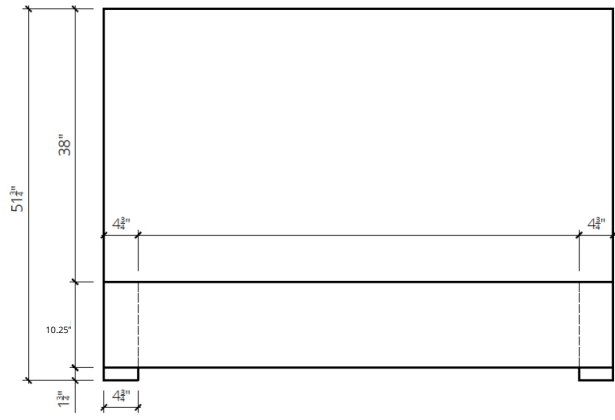

This low profile, sculptural panel bed has generously padded wide panels that are distinguished by crisp lines and smooth contours that are anchored by square block feet.

BED SIZES

OVERALL HEIGHT

FOOTBOARD HEIGHT

BED RAIL HEIGHT

FOOT HEIGHT

CAL KING | KING | QUEEN | FULL | TWIN

51 3/4"H

13 3/4"H

12"H

1 3/4"H