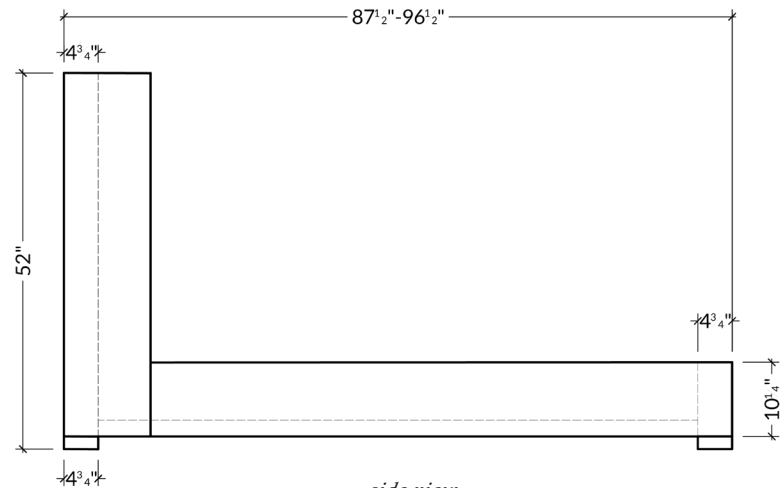

The enveloped shelter profile of the headboard gives a simple, yet magnified presence. The smooth contours continue down to the square block feet.

front view

side view

BED SIZES	OVERALL HEIGHT	FOOTBOARD HEIGHT	BED RAIL HEIGHT	FOOT HEIGHT
CAL KING KING QUEEN FULL TWIN	52"H	12"H	10.25"H	1.75"H