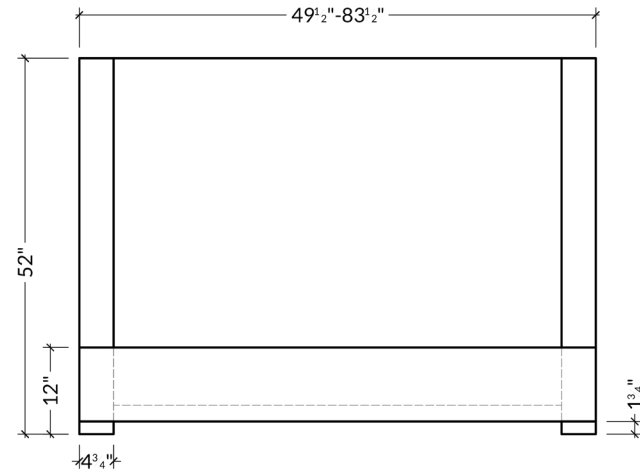

The enveloped shelter profile of the headboard gives a simple, yet magnified presence. The smooth contours continue down to the square block feet.

front view

side view

BED SIZES	OVERALL HEIGHT	FOOTBOARD HEIGHT	BED RAIL HEIGHT	FOOT HEIGHT
CAL KING KING QUEEN FULL TWIN	52"H	12"H	10.25"H	1.75"H