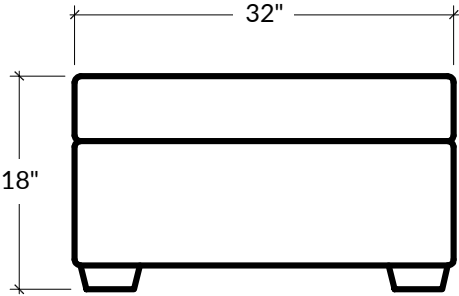

This silhouette draws on classic American designs, with a fashion-forward slant. Sheltering, outward-angled arms add a touch of dynamic sophistication to the clean and minimal curves of its base.

WIDTH
37"W

DEPTH
32"D

HEIGHT
18"H

FOOT HEIGHT
2"H