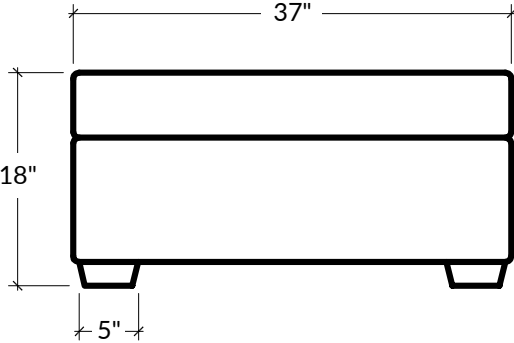

This silhouette draws on classic American designs, with a fashion-forward slant. Sheltering, outward-angled arms add a touch of dynamic sophistication to the clean and minimal curves of its base.

WIDTH
37"W

DEPTH
32"D

HEIGHT
18"H

FOOT HEIGHT
2"H