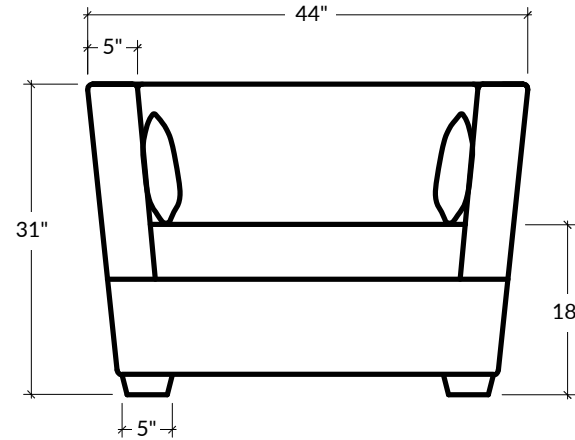

the RIVINGTON chair

STYLE 006

This silhouette draws on classic American designs, with a fashion-forward slant. Sheltering, outward-angled arms add a touch of dynamic sophistication to the clean and minimal curves of its base.

DEPTHS	HEIGHT	SEAT HEIGHT	ARM HEIGHT	ARM WIDTH	FOOT HEIGHT
37"D OR 41"D	31"H	18"H	31"H	5"W	2"H