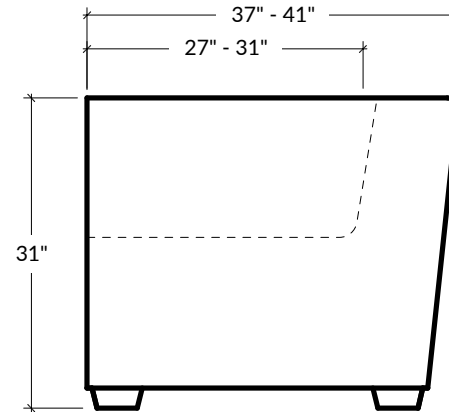

the RIVINGTON chair

STYLE 006

This silhouette draws on classic American designs, with a fashion-forward slant. Sheltering, outward-angled arms add a touch of dynamic sophistication to the clean and minimal curves of its base.

DEPTHS	HEIGHT	SEAT HEIGHT	ARM HEIGHT	ARM WIDTH	FOOT HEIGHT
37"D OR 41"D	31"H	18"H	31"H	5"W	2"H