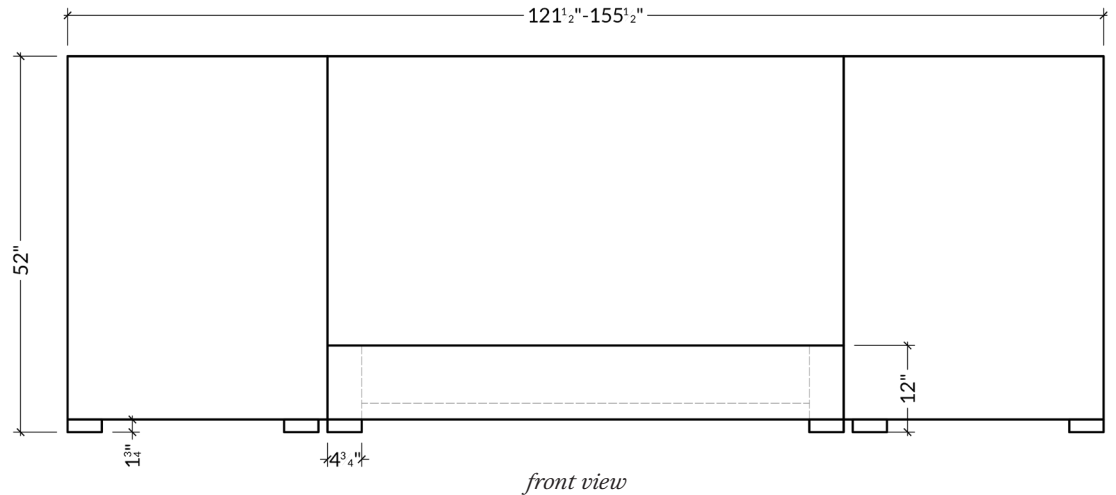

A play on balance and proportion, this platform bed features crisp lines and hand-upholstered panels, extending on both sides to accommodate nightstands.

BED SIZES	OVERALL HEIGHT	FOOTBOARD HEIGHT	BED RAIL HEIGHT	FOOT HEIGHT
CAL KING KING QUEEN FULL TWIN	52"H	12"H	10.25"H	1.75"H