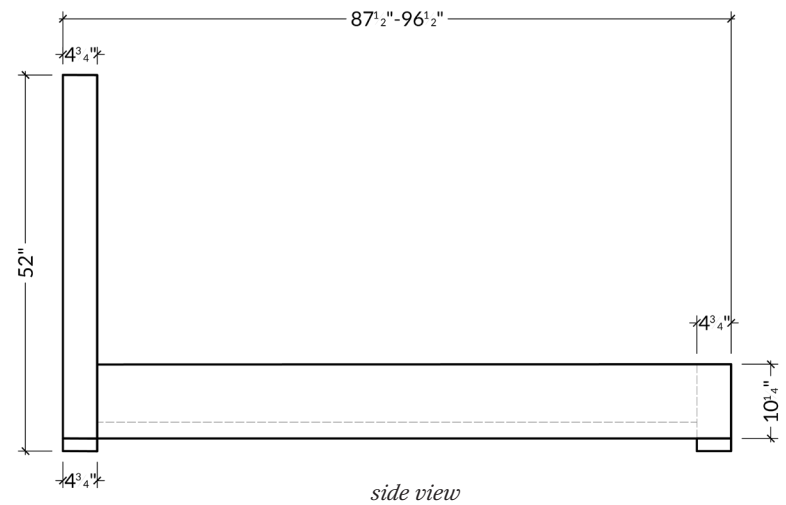

A play on balance and proportion, this platform bed features crisp lines and hand-upholstered panels, extending on both sides to accommodate nightstands.

BED SIZES	OVERALL HEIGHT	FOOTBOARD HEIGHT	BED RAIL HEIGHT	FOOT HEIGHT
CAL KING KING QUEEN FULL TWIN	52"H	12"H	10.25"H	1.75"H