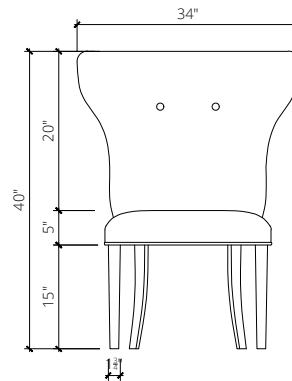

A curved wingback dining chair is grand in scale but not in size. The decorative tufted, nail trim and tapered legs add a stylish flair and comfort.

OVERALL WIDTH
34"W

OVERALL DEPTH
32"D

OVERALL HEIGHT
40"H

SEAT HEIGHT
20"H

ARM HEIGHT
NA

ARM WIDTH
NA

LEG HEIGHT
15"H