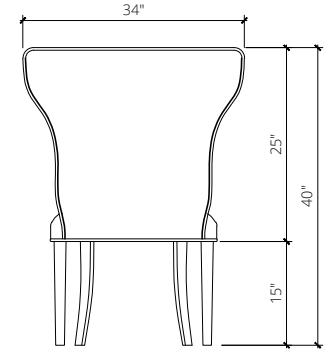

A curved wingback dining chair is grand in scale but not in size. The decorative tufted, nail trim and tapered legs add a stylish flair and comfort.

OVERALL WIDTH
34"W

OVERALL DEPTH
32"D

OVERALL HEIGHT
40"H

SEAT HEIGHT
20"H

ARM HEIGHT
NA

ARM WIDTH
NA

LEG HEIGHT
15"H