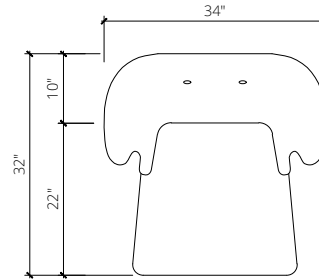

A curved wingback dining chair is grand in scale but not in size. The decorative tufted, nail trim and tapered legs add a stylish flair and comfort.

OVERALL WIDTH
34"W

OVERALL DEPTH
32"D

OVERALL HEIGHT
40"H

SEAT HEIGHT
20"H

ARM HEIGHT
NA

ARM WIDTH
NA

LEG HEIGHT
15"H