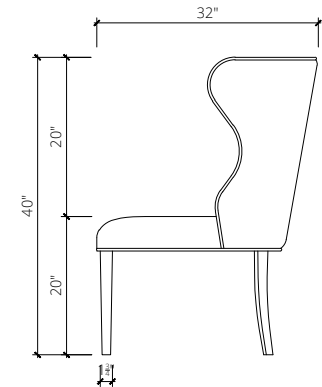

A curved wingback dining chair is grand in scale but not in size. The decorative tufted, nail trim and tapered legs add a stylish flair and comfort.

OVERALL WIDTH
34"W

OVERALL DEPTH
32"D

OVERALL HEIGHT
40"H

SEAT HEIGHT
20"H

ARM HEIGHT
NA

ARM WIDTH
NA

LEG HEIGHT
15"H