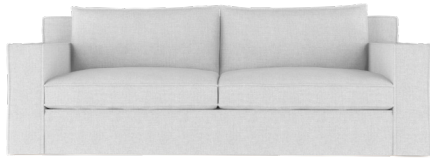

the MULBERRY sofa

STYLE 012

This collection's relaxed style offers a myriad of decorating possibilities. The low seat is enveloped by the sturdy support of a handsomely squared silhouette evoking effortless, contemporary appeal.

**cushion configuration may differ depending on length*

LENGTHS	DEPTHS	HEIGHT	SEAT HEIGHT	ARM HEIGHT	ARM WIDTH	FOOT HEIGHT
5' 6", 7', 8', 9' OR 10'	40"D OR 45"D	33"H	19"H	25"	8"W	1"H