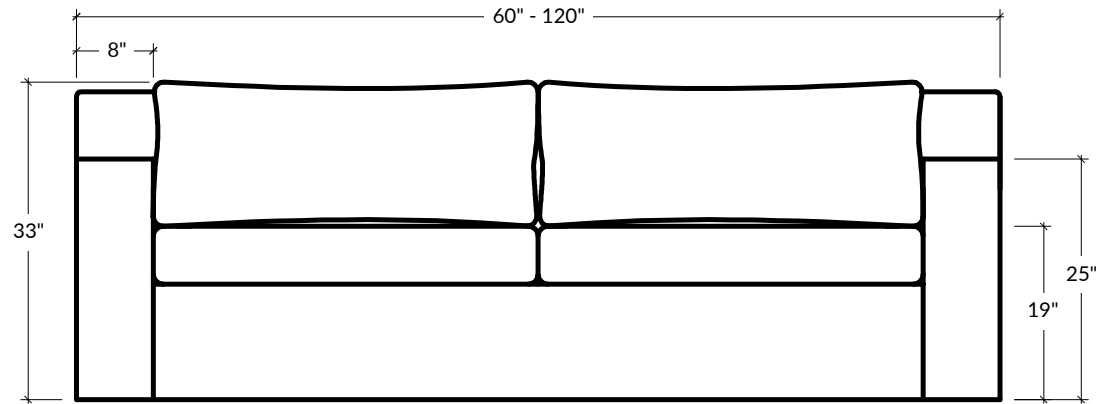

the MULBERRY sofa

STYLE 012

This collection's relaxed style offers a myriad of decorating possibilities. The low seat is enveloped by the sturdy support of a handsomely squared silhouette evoking effortless, contemporary appeal.

**cushion configuration may differ depending on length*

LENGTHS	DEPTHS	HEIGHT	SEAT HEIGHT	ARM HEIGHT	ARM WIDTH	FOOT HEIGHT
5' 6", 7', 8', 9' OR 10'	40"D OR 45"D	33"H	19"H	25"	8"W	1"H