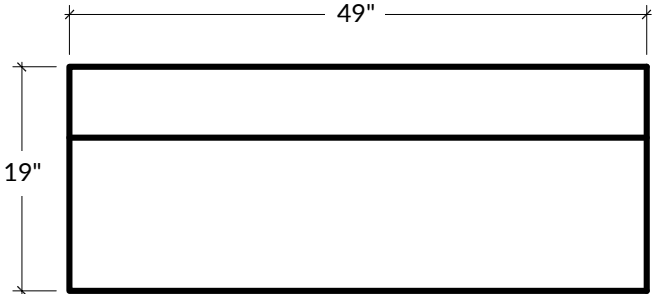

This collection's relaxed style offers a myriad of decorating possibilities. The low seat is enveloped by the sturdy support of a handsomely squared silhouette evoking effortless, contemporary appeal.

WIDTH
49"W

DEPTH
30"D

HEIGHT
19"H

FOOT HEIGHT
1"H