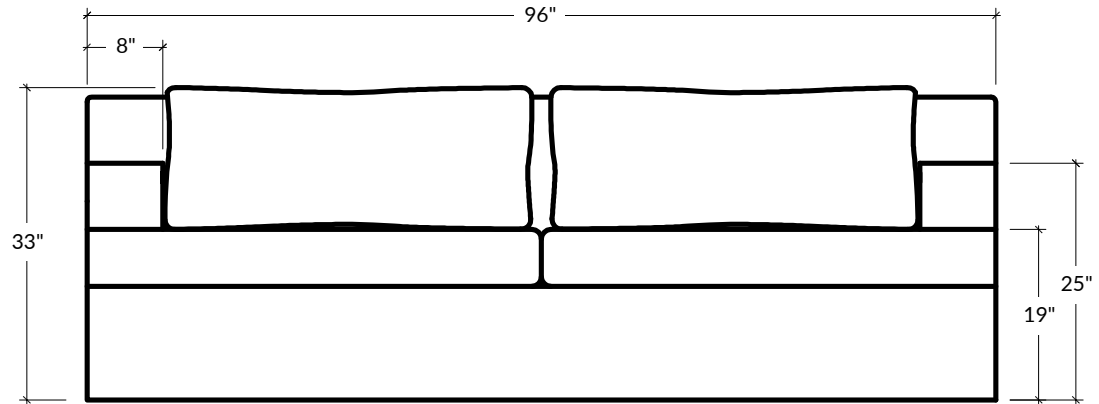

*This collection's relaxed style offers a myriad of decorating possibilities. The low seat is enveloped by the sturdy support of a handsomely squared silhouette evoking effortless, contemporary appeal.*

SEAT DEPTH  
44"D

DEPTH  
60"D

HEIGHT  
33"H

SEAT HEIGHT  
19"H

ARM HEIGHT  
25"H

ARM WIDTH  
8"W

FOOT HEIGHT  
1"H