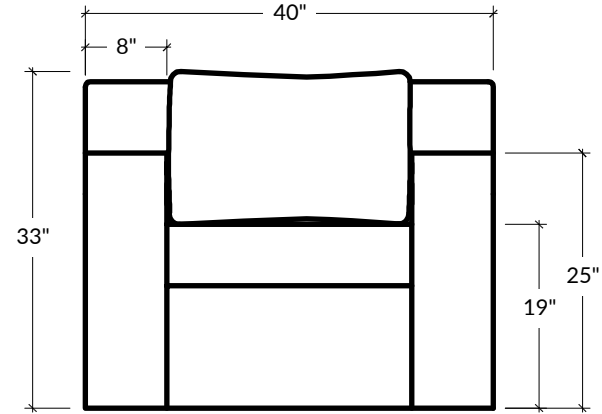

the MULBERRY chair

STYLE 012

This collection's relaxed style offers a myriad of decorating possibilities. The low seat is enveloped by the sturdy support of a handsomely squared silhouette evoking effortless, contemporary appeal.

DEPTHS	HEIGHT	SEAT HEIGHT	ARM HEIGHT	ARM WIDTH	FOOT HEIGHT
40"D OR 45"D	33"H	19"H	25"H	8"W	1"H