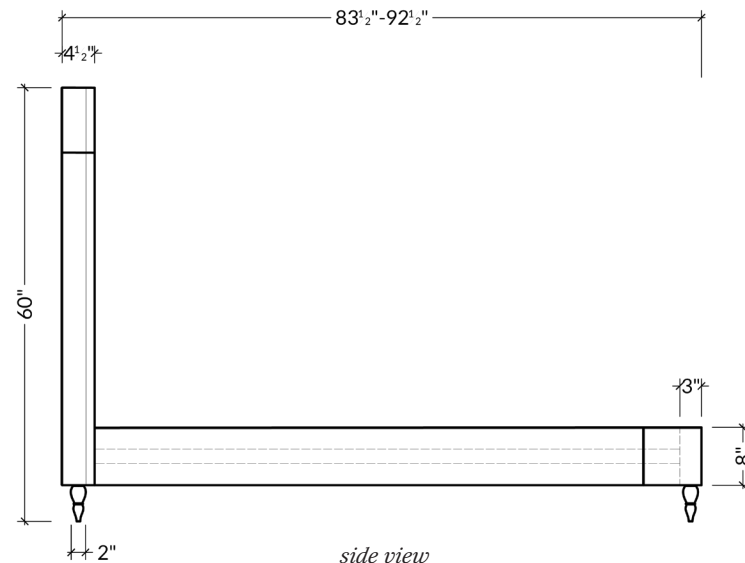

A gentle arched silhouette that is approachable, yet high-style. The turned feet add a dose of delicate and whimsy to this traditional design.

front view

side view

| BED SIZES | OVERALL HEIGHT | FOOTBOARD HEIGHT | BED RAIL HEIGHT | FOOT HEIGHT |
|---------------------------------------|----------------|------------------|-----------------|-------------|
| CAL KING KING QUEEN FULL TWIN | 60"H | 13"H | 8"H | 5"H |