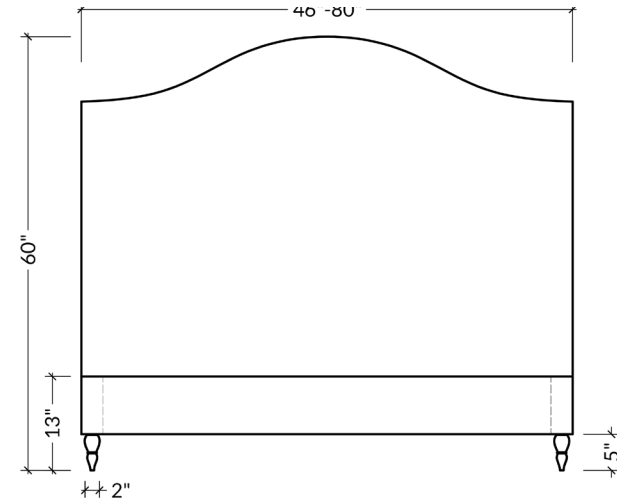

A gentle arched silhouette that is approachable, yet high-style. The turned feet add a dose of delicate and whimsy to this traditional design.

front view

side view

| BED SIZES | OVERALL HEIGHT | FOOTBOARD HEIGHT | BED RAIL HEIGHT | FOOT HEIGHT |
|---------------------------------------|----------------|------------------|-----------------|-------------|
| CAL KING KING QUEEN FULL TWIN | 60"H | 13"H | 8"H | 5"H |