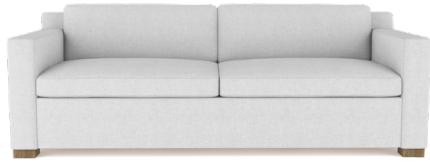

the **MERCER** sofa

STYLE 005

Minimalist with a hint of soft traditional style, the Mercer Collection's contemporary shape suits the stylish modern home. Its gently rounded seat is accented by squared armrests and low block feet.

**cushion configuration may differ depending on length*

LENGTHS	DEPTHS	HEIGHT	SEAT HEIGHT	ARM HEIGHT	ARM WIDTH	FOOT HEIGHT
5' 6", 7', 8', 9' OR 10'	39"D OR 44"D	33 1/2"H	19"H	27"H	6"W	2"H