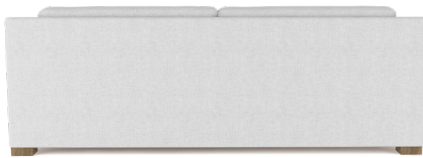

the **MERCER** sofa

STYLE 005

Minimalist with a hint of soft traditional style, the Mercer Collection's contemporary shape suits the stylish modern home. Its gently rounded seat is accented by squared armrests and low block feet.

**cushion configuration may differ depending on length*

LENGTHS	DEPTHS	HEIGHT	SEAT HEIGHT	ARM HEIGHT	ARM WIDTH	FOOT HEIGHT
5' 6", 7', 8', 9' OR 10'	39"D OR 44"D	33 1/2"H	19"H	27"H	6"W	2"H