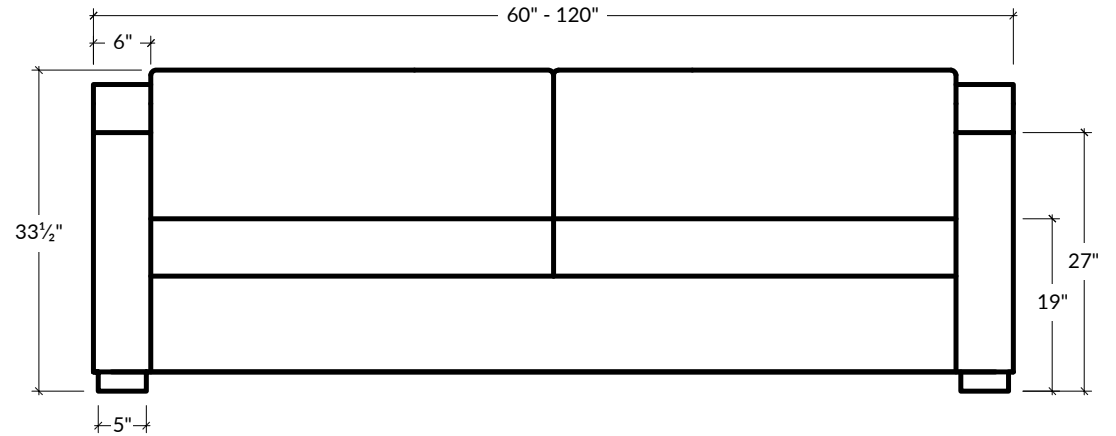

the **MERCER** sofa

STYLE 005

Minimalist with a hint of soft traditional style, the Mercer Collection's contemporary shape suits the stylish modern home. Its gently rounded seat is accented by squared armrests and low block feet.

**cushion configuration may differ depending on length*

LENGTHS	DEPTHS	HEIGHT	SEAT HEIGHT	ARM HEIGHT	ARM WIDTH	FOOT HEIGHT
5' 6", 7', 8', 9' OR 10'	39"D OR 44"D	33 1/2"H	19"H	27"H	6"W	2"H