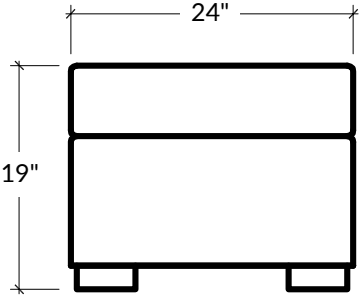

Minimalist with a hint of soft traditional style, the Mercer Collection's contemporary shape suits the stylish modern home. Its gently rounded seat is accented by squared armrests and low block feet.

WIDTH
24"W

DEPTH
24"D

HEIGHT
19"H

FOOT HEIGHT
2"H