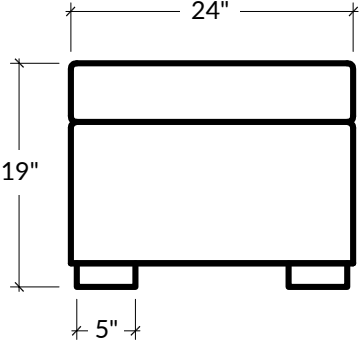

Minimalist with a hint of soft traditional style, the Mercer Collection's contemporary shape suits the stylish modern home. Its gently rounded seat is accented by squared armrests and low block feet.

WIDTH
24"W

DEPTH
24"D

HEIGHT
19"H

FOOT HEIGHT
2"H