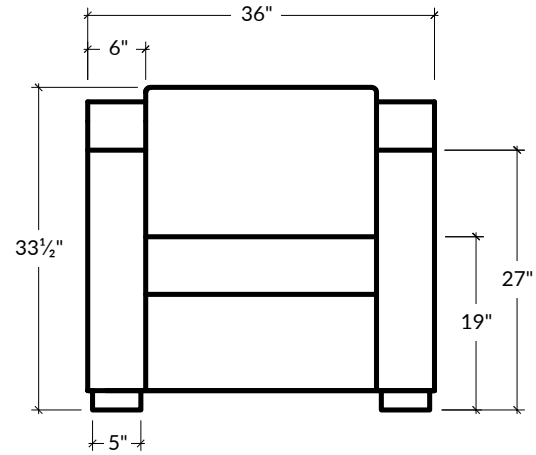

the **MERCER** chair

STYLE 005

Minimalist with a hint of soft traditional style, the Mercer Collection's contemporary shape suits the stylish modern home. Its gently rounded seat is accented by squared armrests and low block feet.

DEPTHS	HEIGHT	SEAT HEIGHT	ARM HEIGHT	ARM WIDTH	FOOT HEIGHT
39"D OR 44"D	33 1/2"H	19"H	27"H	6"W	2"H