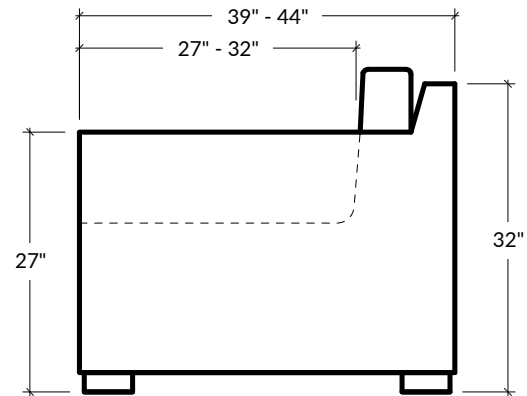

the **MERCER** chair

STYLE 005

Minimalist with a hint of soft traditional style, the Mercer Collection's contemporary shape suits the stylish modern home. Its gently rounded seat is accented by squared armrests and low block feet.

DEPTHS	HEIGHT	SEAT HEIGHT	ARM HEIGHT	ARM WIDTH	FOOT HEIGHT
39"D OR 44"D	33 1/2"H	19"H	27"H	6"W	2"H