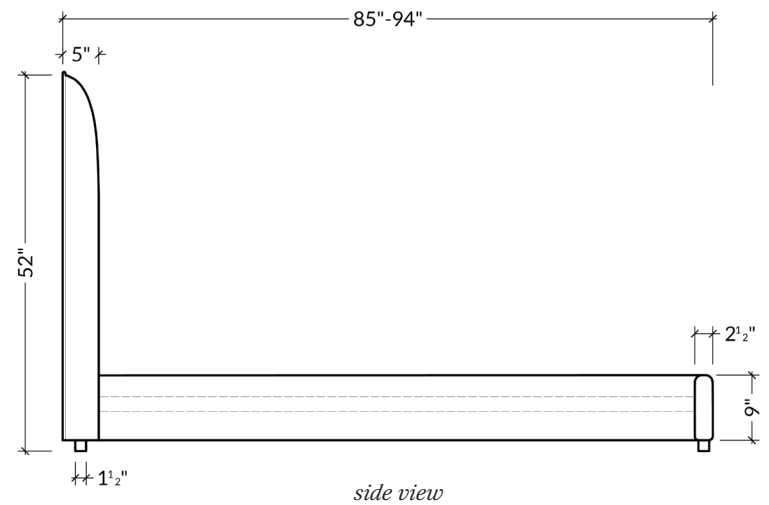

With a plushly padded headboard, the Mansfield Bed evokes a high design. The flange seam, complemented by peg feet that make the bed appear to be hovering, top off the modern, plush style.

BED SIZES	OVERALL HEIGHT	FOOTBOARD HEIGHT	BED RAIL HEIGHT	FOOT HEIGHT
CAL KING   KING   QUEEN   FULL   TWIN	52"H	10.5"H	9"H	1.5"H