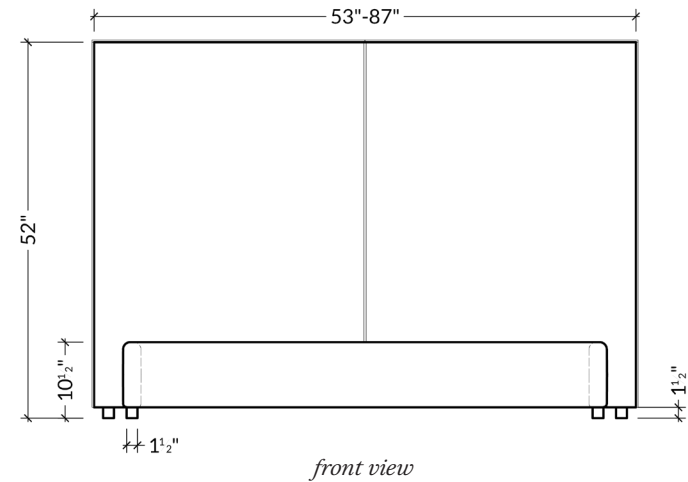

With a plushly padded headboard, the Mansfield Bed evokes a high design. The flange seam, complemented by peg feet that make the bed appear to be hovering, top off the modern, plush style.

BED SIZES	OVERALL HEIGHT	FOOTBOARD HEIGHT	BED RAIL HEIGHT	FOOT HEIGHT
CAL KING   KING   QUEEN   FULL   TWIN	52"H	10.5"H	9"H	1.5"H