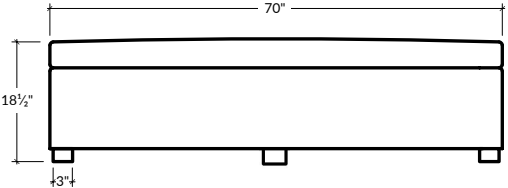

the MADISON table ottoman

STYLE 002

Elegant in its minimalism and effortlessly chic. This collection keeps a low profile, with a single bench seat for a crisp, continuous line that doesn't distract from the handsomely squared outline.

WIDTH
70"W

DEPTH
40"D

HEIGHT
18 1/2"H

FOOT HEIGHT
2"H