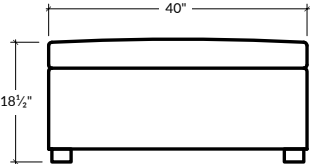

the MADISON table ottoman

STYLE 002

Elegant in its minimalism and effortlessly chic. This collection keeps a low profile, with a single bench seat for a crisp, continuous line that doesn't distract from the handsomely squared outline.

WIDTH
70"W

DEPTH
40"D

HEIGHT
18 1/2"H

FOOT HEIGHT
2"H