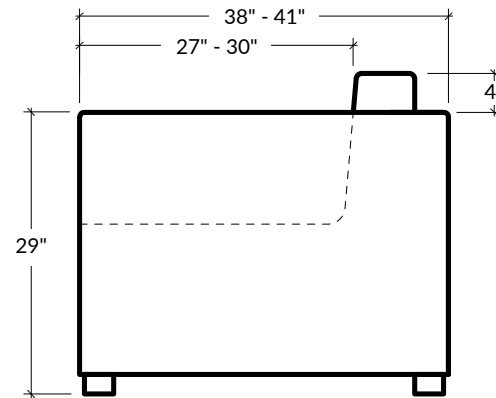

Elegant in its minimalism and effortlessly chic. This collection keeps a low profile, with a single bench seat for a crisp, continuous line that doesn't distract from the handsomely squared outline.

**cushion configuration may differ depending on length*

LENGTHS	DEPTHS	HEIGHT	SEAT HEIGHT	ARM HEIGHT	ARM WIDTH	FOOT HEIGHT
5' 6', 7', 8', 9' OR 10'	38"D OR 41"D	33"H	18 1/2"H	29"H	3 3/4"W	2"H