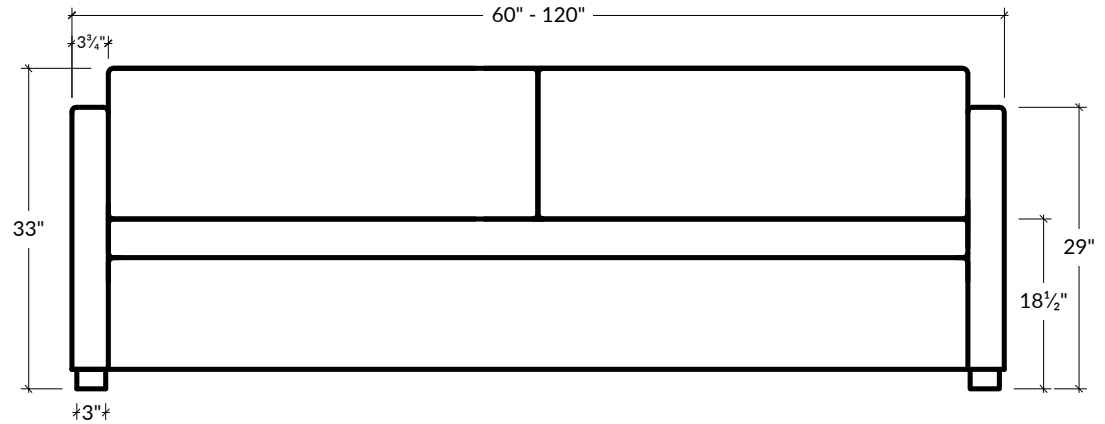

Elegant in its minimalism and effortlessly chic. This collection keeps a low profile, with a single bench seat for a crisp, continuous line that doesn't distract from the handsomely squared outline.

**cushion configuration may differ depending on length*

LENGTHS	DEPTHS	HEIGHT	SEAT HEIGHT	ARM HEIGHT	ARM WIDTH	FOOT HEIGHT
5' 6', 7', 8', 9' OR 10'	38"D OR 41"D	33"H	18 1/2"H	29"H	3 3/4"W	2"H