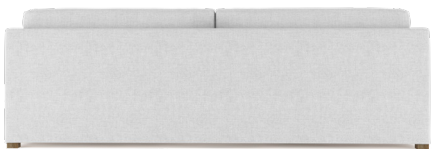

Elegant in its minimalism and effortlessly chic. This collection keeps a low profile, with a single bench seat for a crisp, continuous line that doesn't distract from the handsomely squared outline.

**cushion configuration may differ depending on length*

LENGTHS	DEPTHS	HEIGHT	SEAT HEIGHT	ARM HEIGHT	ARM WIDTH	FOOT HEIGHT
5' 6', 7', 8', 9' OR 10'	38"D OR 41"D	33"H	18 1/2"H	29"H	3 3/4"W	2"H