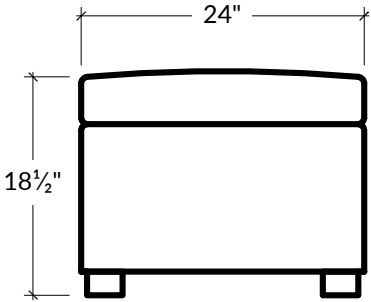

Elegant in its minimalism and effortlessly chic. This collection keeps a low profile, with a single bench seat for a crisp, continuous line that doesn't distract from the handsomely squared outline.

WIDTH
35"W

DEPTH
24"D

HEIGHT
18 1/2"H

FOOT HEIGHT
2"H