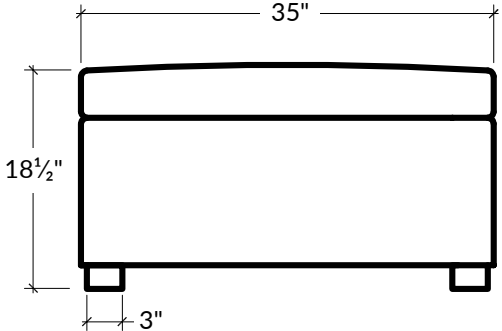

Elegant in its minimalism and effortlessly chic. This collection keeps a low profile, with a single bench seat for a crisp, continuous line that doesn't distract from the handsomely squared outline.

WIDTH
35"W

DEPTH
24"D

HEIGHT
18 1/2"H

FOOT HEIGHT
2"H