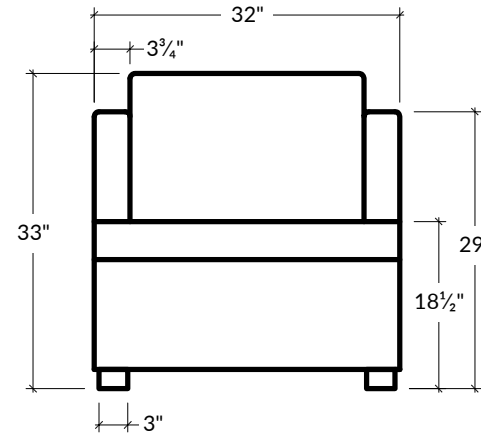

Elegant in its minimalism and effortlessly chic. This collection keeps a low profile, with a single bench seat for a crisp, continuous line that doesn't distract from the handsomely squared outline.

SEAT DEPTH
54"D

DEPTH
65"D

HEIGHT
33"H

SEAT HEIGHT
18 1/2"H

ARM HEIGHT
29"H

ARM WIDTH
3 3/4"W

FOOT HEIGHT
2"H