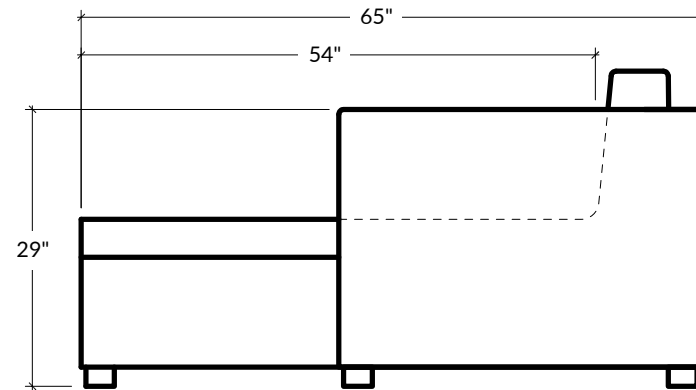

Elegant in its minimalism and effortlessly chic. This collection keeps a low profile, with a single bench seat for a crisp, continuous line that doesn't distract from the handsomely squared outline.

SEAT DEPTH
54"D

DEPTH
65"D

HEIGHT
33"H

SEAT HEIGHT
18 1/2"H

ARM HEIGHT
29"H

ARM WIDTH
3 3/4"W

FOOT HEIGHT
2"H