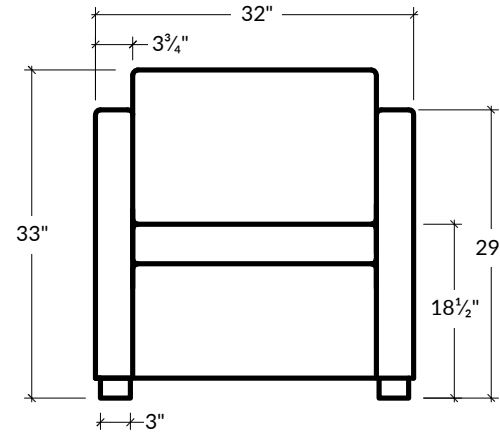

*Elegant in its minimalism and effortlessly chic. This collection keeps a low profile, with a single bench seat for a crisp, continuous line that doesn't distract from the handsomely squared outline.*

DEPTHS  
38"D OR 41"D

HEIGHT  
33"H

SEAT HEIGHT  
18 1/2"H

ARM HEIGHT  
29"H

ARM WIDTH  
3 3/4"W

FOOT HEIGHT  
2"H