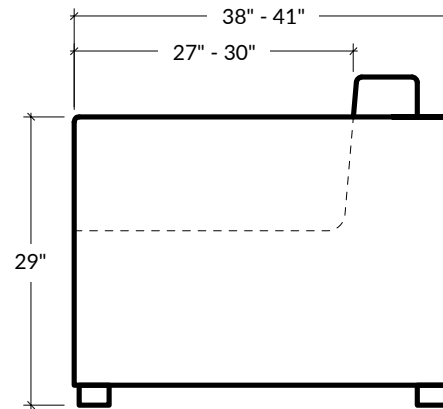

DEPTHS  
38"D OR 41"D

HEIGHT  
33"H

SEAT HEIGHT  
18 1/2"H

ARM HEIGHT  
29"H

ARM WIDTH  
3 3/4"W

FOOT HEIGHT  
2"H