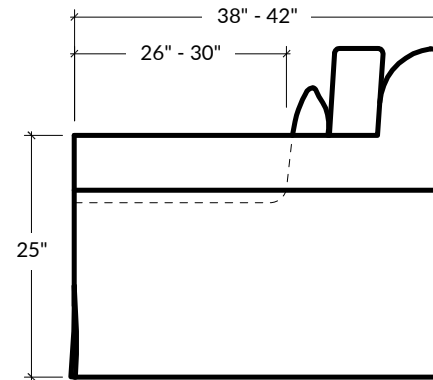

the LUDLOW sofa

STYLE 010

Simple and refined, this collection features charming design details such as small roll arms and a traditional waterfall skirt. The design has a minimal profile and adds clean-lined charm to any style.

**cushion configuration may differ depending on length*

LENGTHS	DEPTHS	HEIGHT	SEAT HEIGHT	ARM HEIGHT	ARM WIDTH	FOOT HEIGHT
5' 6", 7', 8', 9' OR 10'	38"D OR 42"D	34"H	34"H	25"H	6"W	2"H