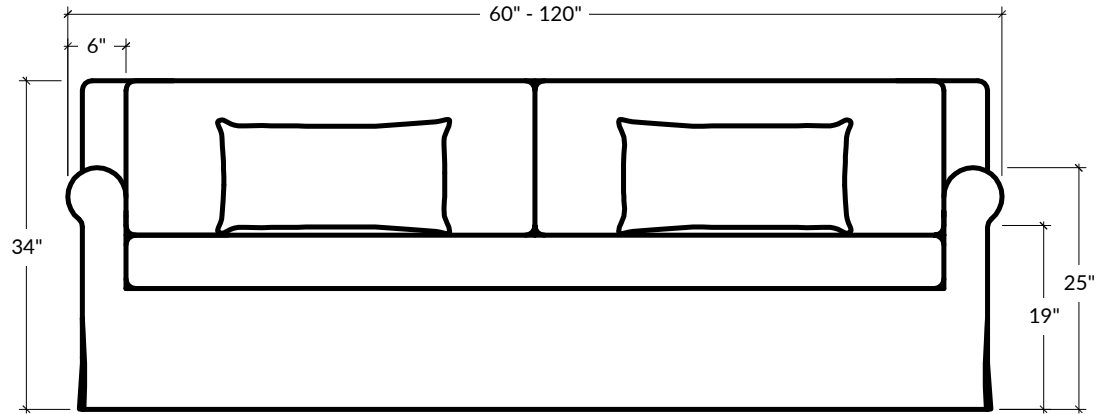

the LUDLOW sofa

STYLE 010

Simple and refined, this collection features charming design details such as small roll arms and a traditional waterfall skirt. The design has a minimal profile and adds clean-lined charm to any style.

**cushion configuration may differ depending on length*

LENGTHS	DEPTHS	HEIGHT	SEAT HEIGHT	ARM HEIGHT	ARM WIDTH	FOOT HEIGHT
5' 6", 7', 8', 9' OR 10'	38"D OR 42"D	34"H	34"H	25"H	6"W	2"H