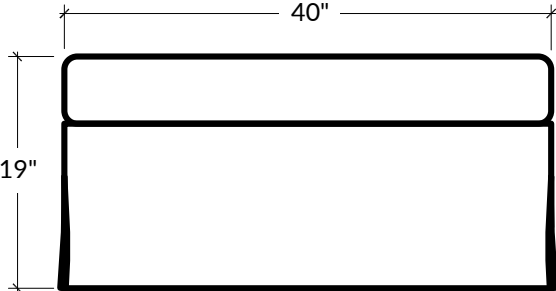

the LUDLOW ottoman

STYLE 010

Simple and refined, this collection features charming design details such as small roll arms and a traditional waterfall skirt. The design has a minimal profile and adds clean-lined charm to any style.

WIDTH
40"W

DEPTH
33"D

HEIGHT
34"H

FOOT HEIGHT
2"H