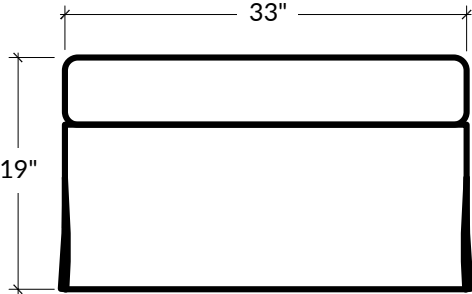

the LUDLOW ottoman

STYLE 010

Simple and refined, this collection features charming design details such as small roll arms and a traditional waterfall skirt. The design has a minimal profile and adds clean-lined charm to any style.

WIDTH
40"W

DEPTH
33"D

HEIGHT
34"H

FOOT HEIGHT
2"H