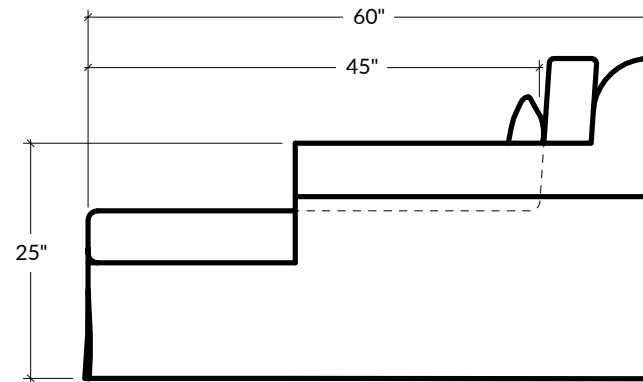

*the LUDLOW daybed*

STYLE 010

*Simple and refined, this collection features charming design details such as small roll arms and a traditional waterfall skirt. The design has a minimal profile and adds clean-lined charm to any style.*

SEAT DEPTH  
45"D

DEPTH  
60"D

HEIGHT  
34"H

SEAT HEIGHT  
19"H

ARM HEIGHT  
25"H

ARM WIDTH  
6"W

FOOT HEIGHT  
2"H