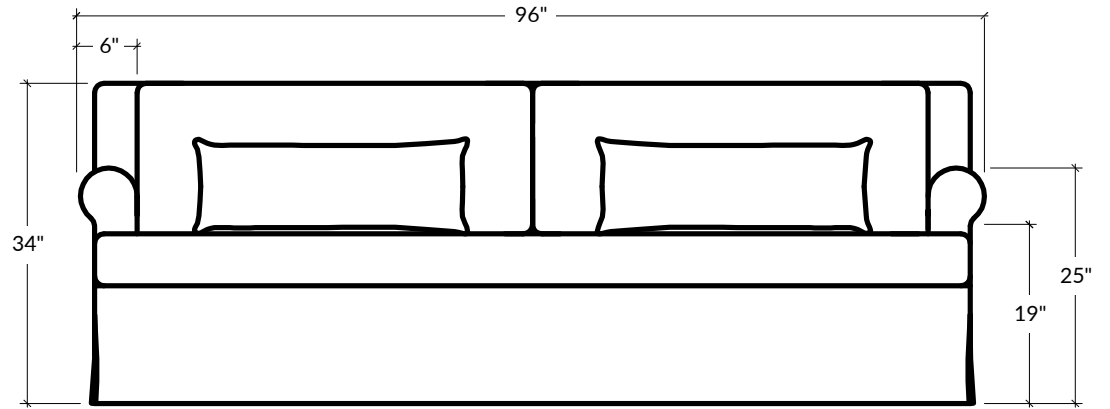

*the LUDLOW daybed*

STYLE 010

*Simple and refined, this collection features charming design details such as small roll arms and a traditional waterfall skirt. The design has a minimal profile and adds clean-lined charm to any style.*

SEAT DEPTH  
45"D

DEPTH  
60"D

HEIGHT  
34"H

SEAT HEIGHT  
19"H

ARM HEIGHT  
25"H

ARM WIDTH  
6"W

FOOT HEIGHT  
2"H