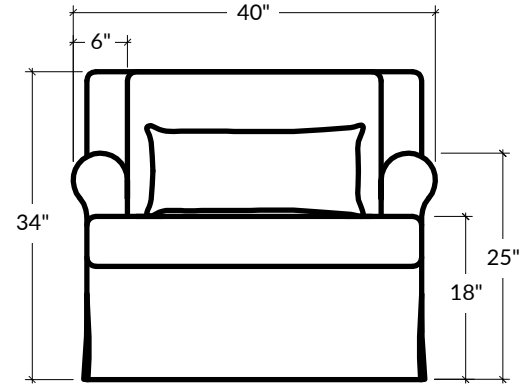

*Simple and refined, this collection features charming design details such as small roll arms and a traditional waterfall skirt. The design has a minimal profile and adds clean-lined charm to any style.*

SEAT DEPTH  
60"D

DEPTH  
74"D

HEIGHT  
34"H

SEAT HEIGHT  
34"H

ARM HEIGHT  
25"H

ARM WIDTH  
6"W

FOOT HEIGHT  
2"H