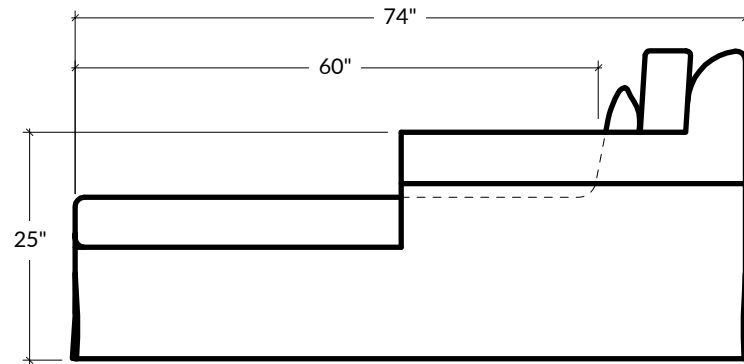

*Simple and refined, this collection features charming design details such as small roll arms and a traditional waterfall skirt. The design has a minimal profile and adds clean-lined charm to any style.*

SEAT DEPTH  
60"D

DEPTH  
74"D

HEIGHT  
34"H

SEAT HEIGHT  
34"H

ARM HEIGHT  
25"H

ARM WIDTH  
6"W

FOOT HEIGHT  
2"H