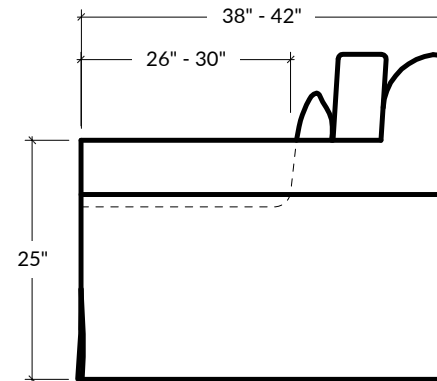

the LUDLOW chair

STYLE 010

Simple and refined, this collection features charming design details such as small roll arms and a traditional waterfall skirt. The design has a minimal profile and adds clean-lined charm to any style.

DEPTHS  
38"D OR 42"D

HEIGHT  
32"H

SEAT HEIGHT  
34"H

ARM HEIGHT  
25"H

ARM WIDTH  
6"W

FOOT HEIGHT  
2"H