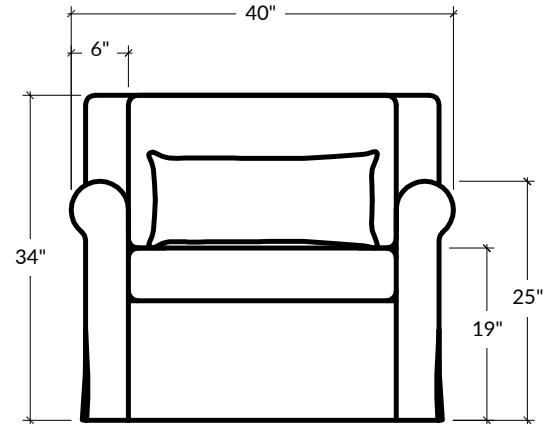

the LUDLOW chair

STYLE 010

Simple and refined, this collection features charming design details such as small roll arms and a traditional waterfall skirt. The design has a minimal profile and adds clean-lined charm to any style.

DEPTHS  
38"D OR 42"D

HEIGHT  
32"H

SEAT HEIGHT  
34"H

ARM HEIGHT  
25"H

ARM WIDTH  
6"W

FOOT HEIGHT  
2"H