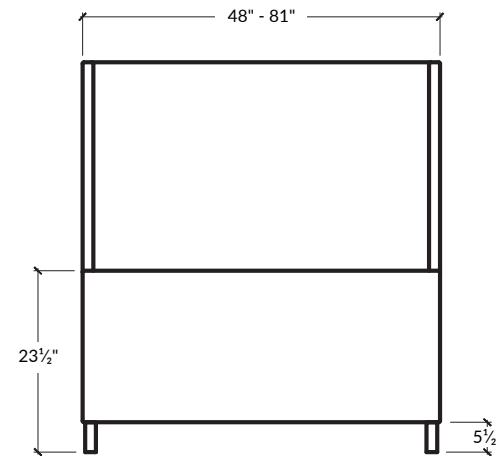

the LINCOLN bed w/footboard

STYLE 104

A stately silhouette with clean angular lines, this sleigh bed is the archetype of a traditional design with a mid-century vibe. Featuring a sleek headboard with lush padding and a tailored finish.

BED SIZES

CAL KING | KING | QUEEN | FULL | TWIN

OVERALL HEIGHT

72"H

FOOTBOARD HEIGHT

23 1/2"H

BED RAIL HEIGHT

15 1/2"H

FOOT HEIGHT

5 1/2"

the LINCOLN bed w/out footboard

STYLE 104

A stately silhouette with clean angular lines, this sleigh bed is the archetype of a traditional design with a mid-century vibe. Featuring a sleek headboard with lush padding and a tailored finish.

BED SIZES

CAL KING | KING | QUEEN | FULL | TWIN

OVERALL HEIGHT

72"H

FOOTBOARD HEIGHT

15 1/2"H

BED RAIL HEIGHT

15 1/2"H