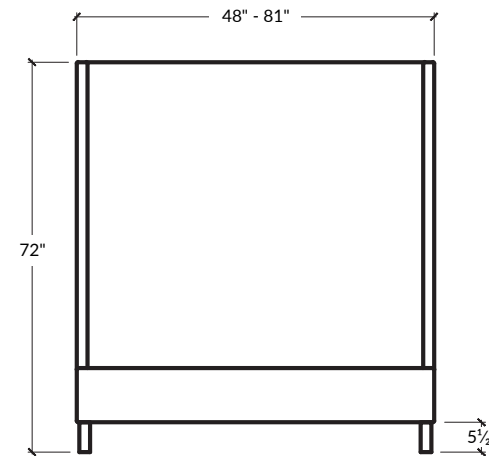

BED SIZES

CAL KING | KING | QUEEN | FULL | TWIN

OVERALL HEIGHT

72"H

FOOTBOARD HEIGHT

23 1/2"H

BED RAIL HEIGHT

15 1/2"H

FOOT HEIGHT

5 1/2"

the LINCOLN bed w/out footboard

STYLE 104

A stately silhouette with clean angular lines, this sleigh bed is the archetype of a traditional design with a mid-century vibe. Featuring a sleek headboard with lush padding and a tailored finish.

BED SIZES

CAL KING | KING | QUEEN | FULL | TWIN

OVERALL HEIGHT

72"H

FOOTBOARD HEIGHT

15 1/2"H

BED RAIL HEIGHT

15 1/2"H

FOOT HEIGHT

5 1/2"