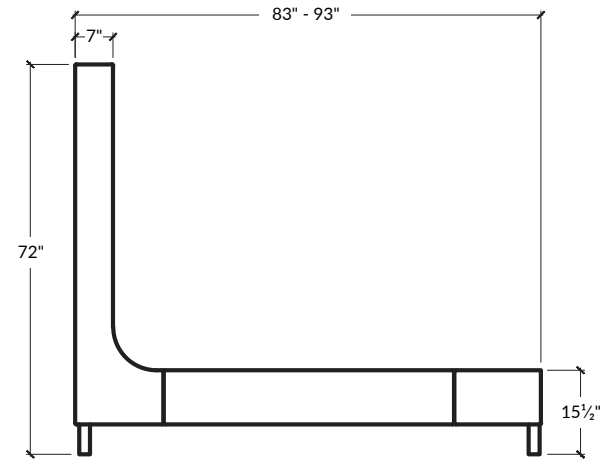

BED SIZES

CAL KING | KING | QUEEN | FULL | TWIN

OVERALL HEIGHT

72"H

FOOTBOARD HEIGHT

23 1/2"H

BED RAIL HEIGHT

15 1/2"H

FOOT HEIGHT

5 1/2"

the LINCOLN bed w/out footboard

STYLE 104

A stately silhouette with clean angular lines, this sleigh bed is the archetype of a traditional design with a mid-century vibe. Featuring a sleek headboard with lush padding and a tailored finish.

BED SIZES

CAL KING | KING | QUEEN | FULL | TWIN

OVERALL HEIGHT

72"H

FOOTBOARD HEIGHT

15 1/2"H

BED RAIL HEIGHT

15 1/2"H