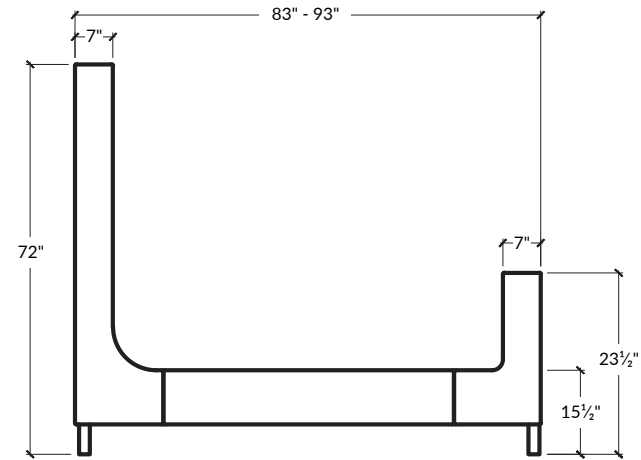

the LINCOLN bed w/footboard

STYLE 104

A stately silhouette with clean angular lines, this sleigh bed is the archetype of a traditional design with a mid-century vibe. Featuring a sleek headboard with lush padding and a tailored finish.

BED SIZES

CAL KING | KING | QUEEN | FULL | TWIN

OVERALL HEIGHT

72"H

FOOTBOARD HEIGHT

23 1/2"H

BED RAIL HEIGHT

15 1/2"H

FOOT HEIGHT

5 1/2"

the LINCOLN bed w/out footboard

STYLE 104

A stately silhouette with clean angular lines, this sleigh bed is the archetype of a traditional design with a mid-century vibe. Featuring a sleek headboard with lush padding and a tailored finish.

BED SIZES

CAL KING | KING | QUEEN | FULL | TWIN

OVERALL HEIGHT

72"H

FOOTBOARD HEIGHT

15 1/2"H

BED RAIL HEIGHT

15 1/2"H