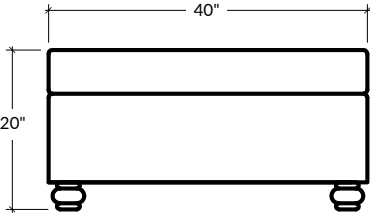

the LEROY table ottoman

STYLE 004

A laid-back appeal with pleated traditional details such as bun feet and pleated roll arms. The silhouette has a soft and simple silhouette that adds a familiar charm without feeling dated.

WIDTH
60"W

DEPTH
40"W

HEIGHT
20"H

FOOT HEIGHT
3 3/8"H