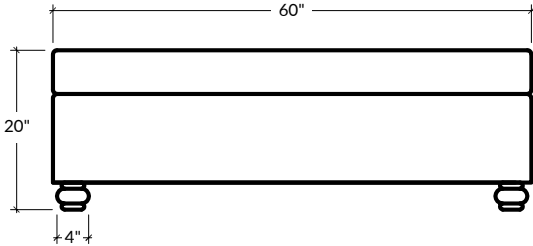

the LEROY table ottoman

STYLE 004

A laid-back appeal with pleated traditional details such as bun feet and pleated roll arms. The silhouette has a soft and simple silhouette that adds a familiar charm without feeling dated.

WIDTH
60"W

DEPTH
40"W

HEIGHT
20"H

FOOT HEIGHT
3 3/8"H