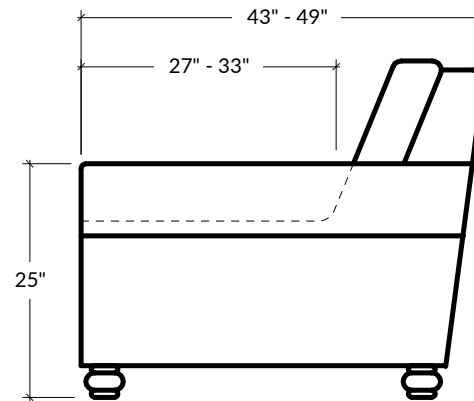

the LEROY sofa

STYLE 004

A laid-back appeal with pleated traditional details such as bun feet and pleated roll arms. The silhouette has a soft and simple silhouette that adds a familiar charm without feeling dated.

**cushion configuration may differ depending on length*

LENGTHS	DEPTHS	HEIGHT	SEAT HEIGHT	ARM HEIGHT	ARM WIDTH	FOOT HEIGHT
5' 6", 7', 8', 9' OR 10'	43"D OR 49"D	36"H	20"H	25"	8"W	3 3/8"H