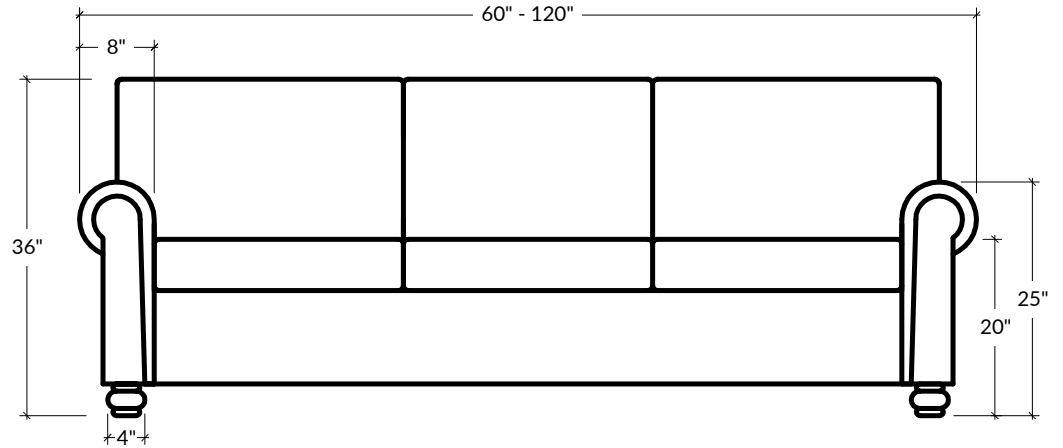

the LEROY sofa

STYLE 004

A laid-back appeal with pleated traditional details such as bun feet and pleated roll arms. The silhouette has a soft and simple silhouette that adds a familiar charm without feeling dated.

**cushion configuration may differ depending on length*

LENGTHS	DEPTHS	HEIGHT	SEAT HEIGHT	ARM HEIGHT	ARM WIDTH	FOOT HEIGHT
5' 6", 7', 8', 9' OR 10'	43"D OR 49"D	36"H	20"H	25"	8"W	3 3/8"H