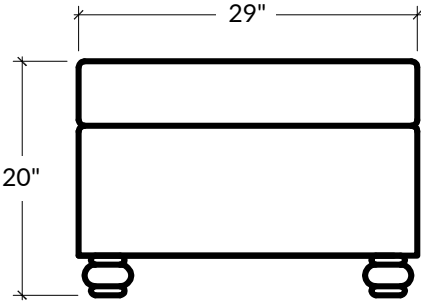

A laid-back appeal with pleated traditional details such as bun feet and pleated roll arms. The silhouette has a soft and simple silhouette that adds a familiar charm without feeling dated.

WIDTH  
38"W

DEPTH  
29"D

HEIGHT  
20"H

FOOT HEIGHT  
3 3/8"H