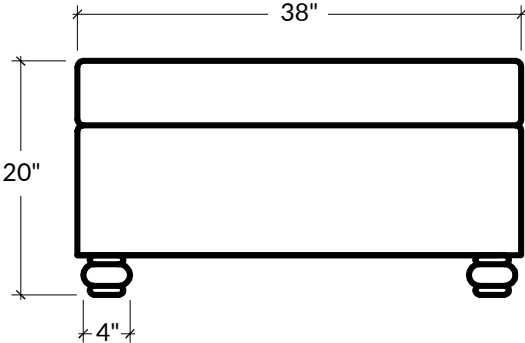

A laid-back appeal with pleated traditional details such as bun feet and pleated roll arms. The silhouette has a soft and simple silhouette that adds a familiar charm without feeling dated.

WIDTH  
38"W

DEPTH  
29"D

HEIGHT  
20"H

FOOT HEIGHT  
3 3/8"H