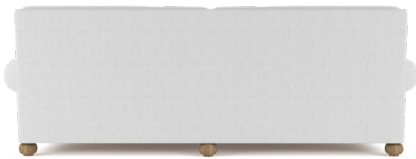

the LEROY *daybed*

STYLE 004

A laid-back appeal with pleated traditional details such as bun feet and pleated roll arms. The silhouette has a soft and simple silhouette that adds a familiar charm without feeling dated.

SEAT DEPTH
44"D

DEPTH
60"D

HEIGHT
36"H

SEAT HEIGHT
20"H

ARM HEIGHT
25"H

ARM WIDTH
8"W

FOOT HEIGHT
3 3/8"H