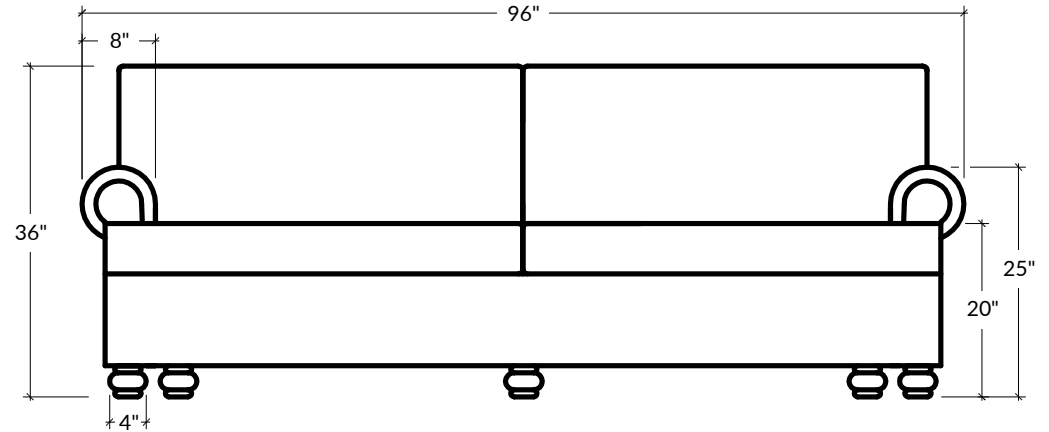

the LEROY *daybed*

STYLE 004

A laid-back appeal with pleated traditional details such as bun feet and pleated roll arms. The silhouette has a soft and simple silhouette that adds a familiar charm without feeling dated.

SEAT DEPTH
44"D

DEPTH
60"D

HEIGHT
36"H

SEAT HEIGHT
20"H

ARM HEIGHT
25"H

ARM WIDTH
8"W

FOOT HEIGHT
3 3/8"H