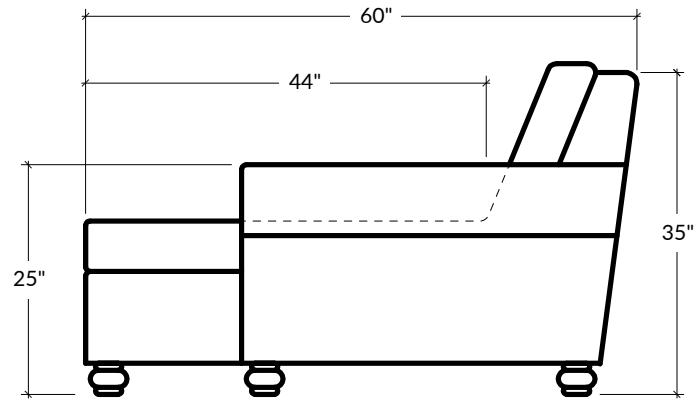

the LEROY *daybed*

STYLE 004

A laid-back appeal with pleated traditional details such as bun feet and pleated roll arms. The silhouette has a soft and simple silhouette that adds a familiar charm without feeling dated.

SEAT DEPTH
44"D

DEPTH
60"D

HEIGHT
36"H

SEAT HEIGHT
20"H

ARM HEIGHT
25"H

ARM WIDTH
8"W

FOOT HEIGHT
3 3/8"H