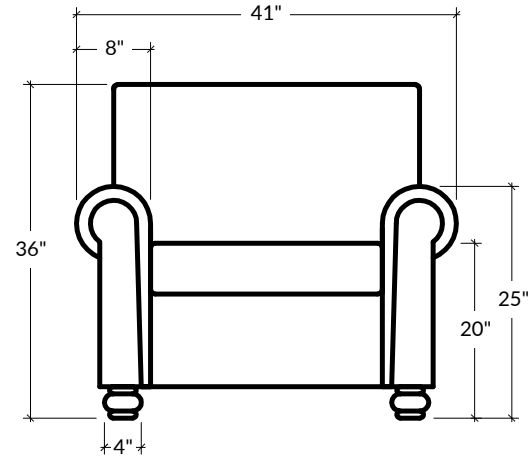

the LEROY chair

STYLE 004

A laid-back appeal with pleated traditional details such as bun feet and pleated roll arms. The silhouette has a soft and simple silhouette that adds a familiar charm without feeling dated.

DEPTHS  
43"D OR 49"D

HEIGHT  
36"H

SEAT HEIGHT  
20"H

ARM HEIGHT  
25"H

ARM WIDTH  
8"W

FOOT HEIGHT  
3 3/8"H