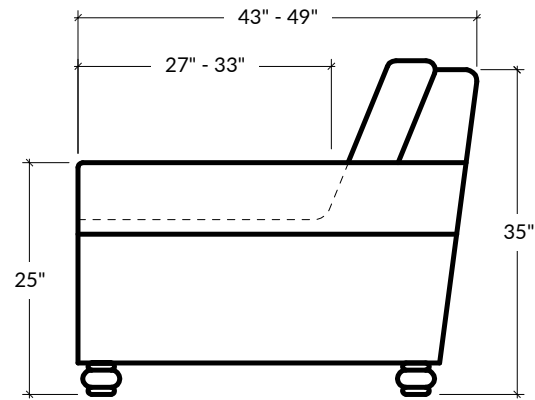

the LEROY chair

STYLE 004

A laid-back appeal with pleated traditional details such as bun feet and pleated roll arms. The silhouette has a soft and simple silhouette that adds a familiar charm without feeling dated.

DEPTHS  
43"D OR 49"D

HEIGHT  
36"H

SEAT HEIGHT  
20"H

ARM HEIGHT  
25"H

ARM WIDTH  
8"W

FOOT HEIGHT  
3 3/8"H