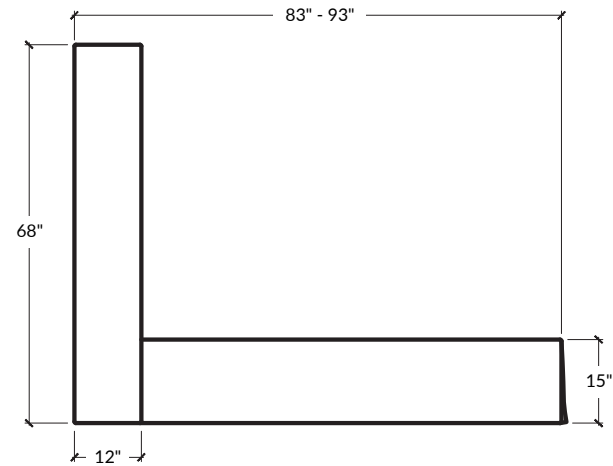

This modern shelter bed possesses smooth edges and clean geometric lines that magnify its calculated simplicity. Enhanced with a double row of nailhead trim, and a fitted waterfall skirt for a polished flair.

BED SIZES	OVERALL HEIGHT	FOOTBOARD HEIGHT	BED RAIL HEIGHT	FOOT HEIGHT
CAL KING KING QUEEN FULL TWIN	68"H	15"H	15"H	NA