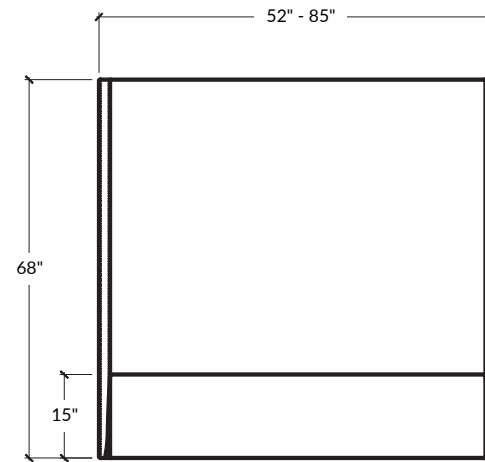

This modern shelter bed possesses smooth edges and clean geometric lines that magnify its calculated simplicity. Enhanced with a double row of nailhead trim, and a fitted waterfall skirt for a polished flair.

BED SIZES	OVERALL HEIGHT	FOOTBOARD HEIGHT	BED RAIL HEIGHT	FOOT HEIGHT
CAL KING KING QUEEN FULL TWIN	68"H	15"H	15"H	NA