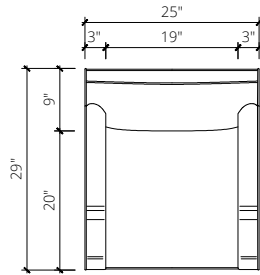

OVERALL WIDTH  
25"W

OVERALL DEPTH  
29"D

OVERALL HEIGHT  
39"H

SEAT HEIGHT  
20"H

ARM HEIGHT  
28"H

ARM WIDTH  
3"W

LEG HEIGHT  
14"H