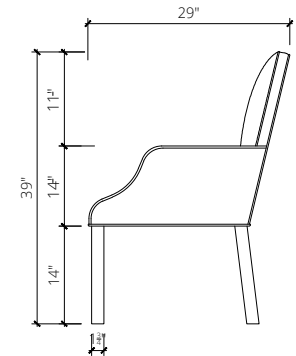

*the JULIET dining chair*

STYLE 201

*A sophisticated arm chair with a grand appeal and a refined edge that keeps it modern. The Juliet is grounded by solid square legs, while the curves along the arm rest keep it airy and comfortable.*

OVERALL WIDTH  
25"W

OVERALL DEPTH  
29"D

OVERALL HEIGHT  
39"H

SEAT HEIGHT  
20"H

ARM HEIGHT  
28"H

ARM WIDTH  
3"W

LEG HEIGHT  
14"H