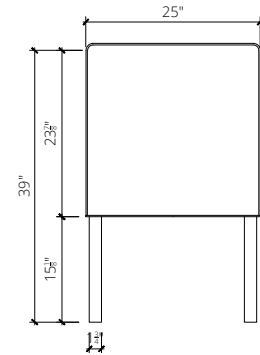

OVERALL WIDTH  
25"W

OVERALL DEPTH  
29"D

OVERALL HEIGHT  
39"H

SEAT HEIGHT  
20"H

ARM HEIGHT  
28"H

ARM WIDTH  
3"W

LEG HEIGHT  
14"H