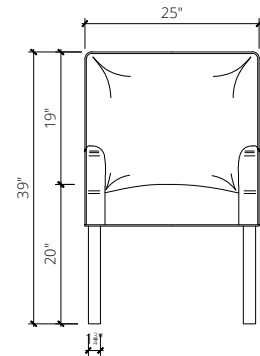

OVERALL WIDTH  
25"W

OVERALL DEPTH  
29"D

OVERALL HEIGHT  
39"H

SEAT HEIGHT  
20"H

ARM HEIGHT  
28"H

ARM WIDTH  
3"W

LEG HEIGHT  
14"H