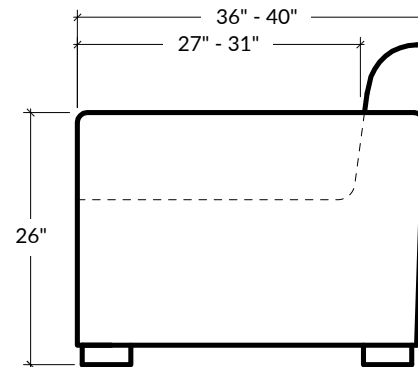

the HORATIO sofa

STYLE 003

This sleek silhouette features a traditional camelback outline. The arched back's elegant curve is echoed in classic waterfall armrests, anchored in the present with low, square legs.

LENGTHS	DEPTHS	HEIGHT	SEAT HEIGHT	ARM HEIGHT	ARM WIDTH	FOOT HEIGHT
5' 6", 7', 8', 9' OR 10'	36"D OR 40"D	33"H	18"H	26"H	6"W	2"H