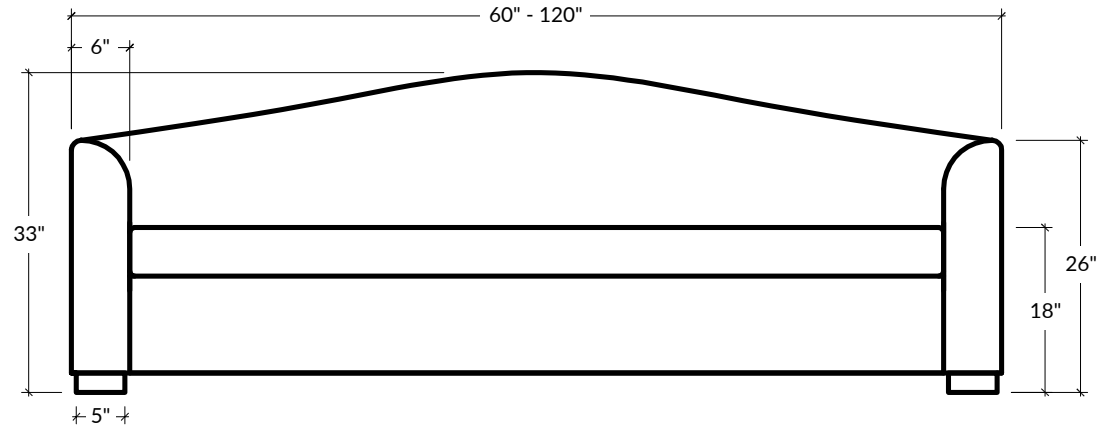

the HORATIO sofa

STYLE 003

This sleek silhouette features a traditional camelback outline. The arched back's elegant curve is echoed in classic waterfall armrests, anchored in the present with low, square legs.

LENGTHS	DEPTHS	HEIGHT	SEAT HEIGHT	ARM HEIGHT	ARM WIDTH	FOOT HEIGHT
5' 6", 7', 8', 9' OR 10'	36"D OR 40"D	33"H	18"H	26"H	6"W	2"H