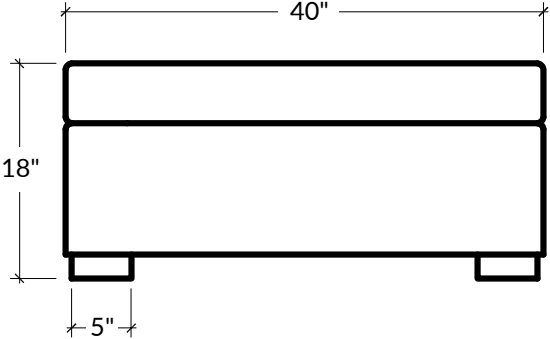

the HORATIO ottoman

STYLE 003

This sleek silhouette features a traditional camelback outline. The arched back's elegant curve is echoed in classic waterfall armrests, anchored in the present with low, square legs.

WIDTH
40"W

DEPTH
33"D

HEIGHT
18"H

FOOT HEIGHT
2"H