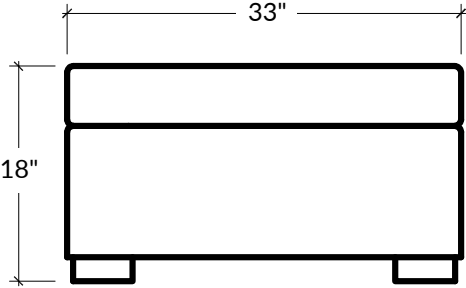

the HORATIO ottoman

STYLE 003

This sleek silhouette features a traditional camelback outline. The arched back's elegant curve is echoed in classic waterfall armrests, anchored in the present with low, square legs.

WIDTH
40"W

DEPTH
33"D

HEIGHT
18"H

FOOT HEIGHT
2"H