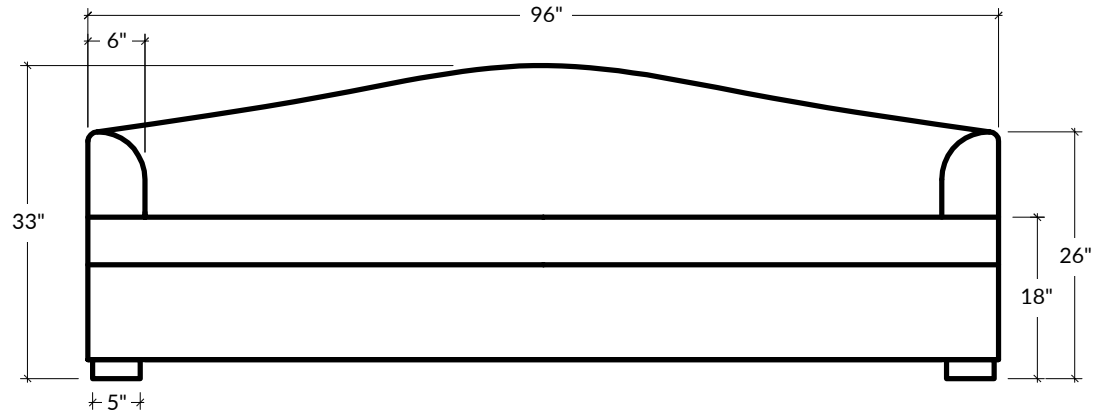

the HORATIO *daybed*

STYLE 003

This sleek silhouette features a traditional camelback outline. The arched back's elegant curve is echoed in classic waterfall armrests, anchored in the present with low, square legs.

SEAT DEPTH
51"D

DEPTH
60"D

HEIGHT
33"H

SEAT HEIGHT
18"H

ARM HEIGHT
26"H

ARM WIDTH
6"W

FOOT HEIGHT
2"H