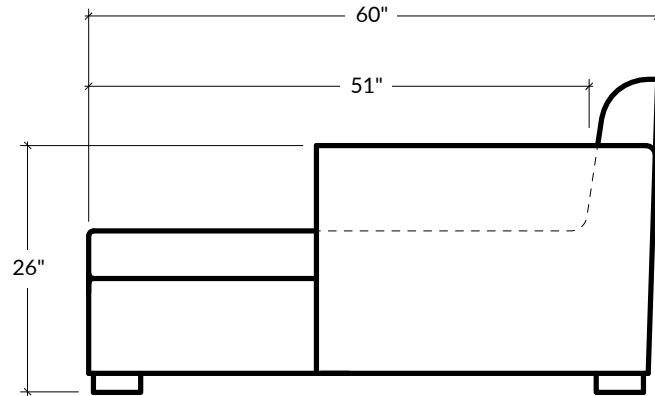

the HORATIO *daybed*

STYLE 003

This sleek silhouette features a traditional camelback outline. The arched back's elegant curve is echoed in classic waterfall armrests, anchored in the present with low, square legs.

SEAT DEPTH
51"D

DEPTH
60"D

HEIGHT
33"H

SEAT HEIGHT
18"H

ARM HEIGHT
26"H

ARM WIDTH
6"W

FOOT HEIGHT
2"H