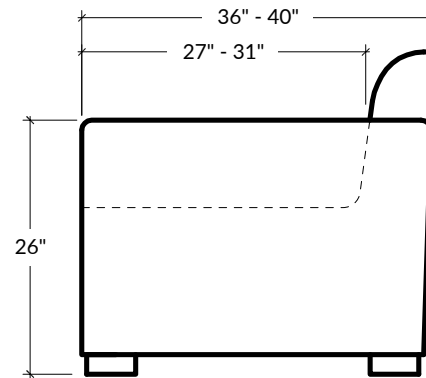

the HORATIO chair

STYLE 003

*This sleek silhouette features a traditional camelback outline. The arched back's elegant curve is echoed in classic waterfall armrests, anchored in the present with low, square legs.*

---

DEPTHS	HEIGHT	SEAT HEIGHT	ARM HEIGHT	ARM WIDTH	FOOT HEIGHT
36"D OR 40"D	33"H	18"H	26"H	6"W	2"H

---