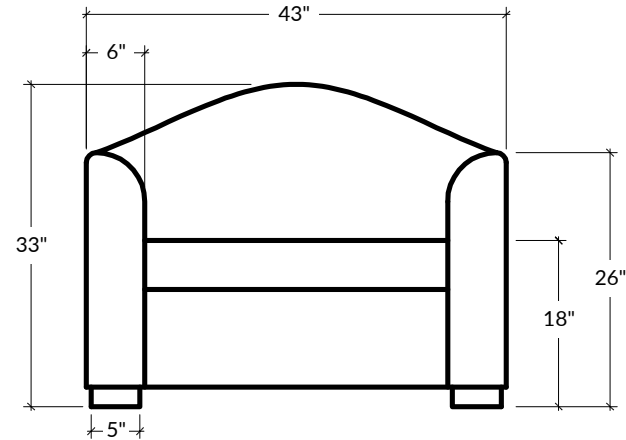

the HORATIO chair

STYLE 003

*This sleek silhouette features a traditional camelback outline. The arched back's elegant curve is echoed in classic waterfall armrests, anchored in the present with low, square legs.*

---

DEPTHS	HEIGHT	SEAT HEIGHT	ARM HEIGHT	ARM WIDTH	FOOT HEIGHT
36"D OR 40"D	33"H	18"H	26"H	6"W	2"H

---