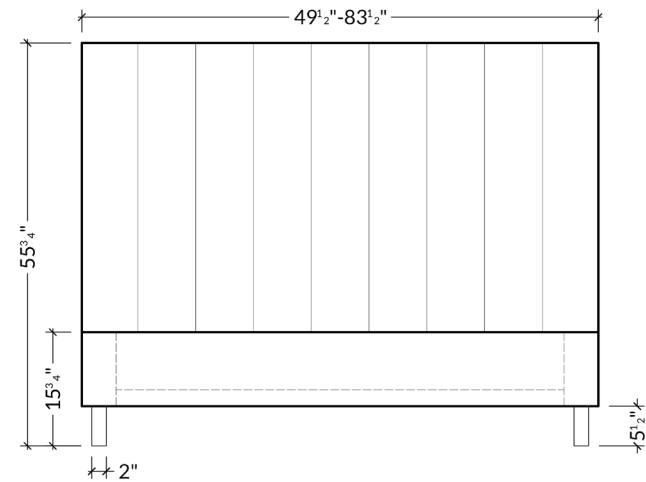

the HIGHINE bed

STYLE 109

Distinguished by a vertical, tufted panel detail and crisp lines. To further elongate each panel, are kiln-dried post wooden legs that add support and style to withstand the years in both wear and style.

front view

side view

BED SIZES	OVERALL HEIGHT	FOOTBOARD HEIGHT	BED RAIL HEIGHT	FOOT HEIGHT
CAL KING KING QUEEN FULL TWIN	55.75"H	15.75"H	10.25"H	5.5"H