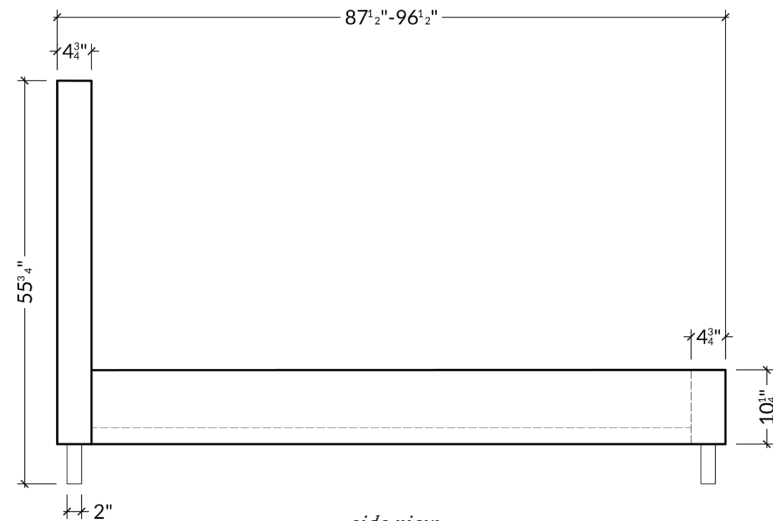

the HIGHINE bed

STYLE 109

Distinguished by a vertical, tufted panel detail and crisp lines. To further elongate each panel, are kiln-dried post wooden legs that add support and style to withstand the years in both wear and style.

front view

side view

BED SIZES	OVERALL HEIGHT	FOOTBOARD HEIGHT	BED RAIL HEIGHT	FOOT HEIGHT
CAL KING KING QUEEN FULL TWIN	55.75"H	15.75"H	10.25"H	5.5"H