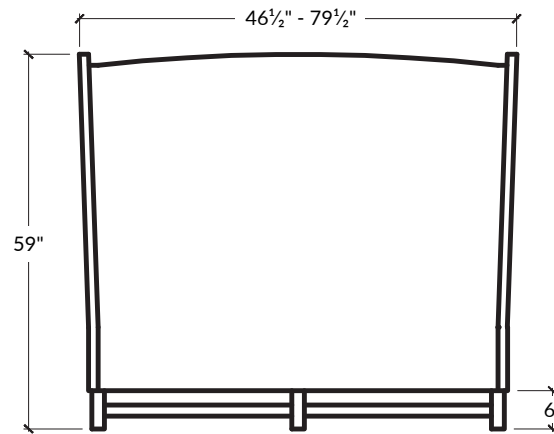

the HERBERT headboard

STYLE 102

This bed emanates a stately style. The striking wingback is complemented by a delicate nail head trim, and contemporary wooden foot rails.

BED SIZES

CAL KING | KING | QUEEN | FULL | TWIN

OVERALL HEIGHT

59"H

FOOTBOARD HEIGHT

NA

BED RAIL HEIGHT

NA

FOOT HEIGHT

6"H