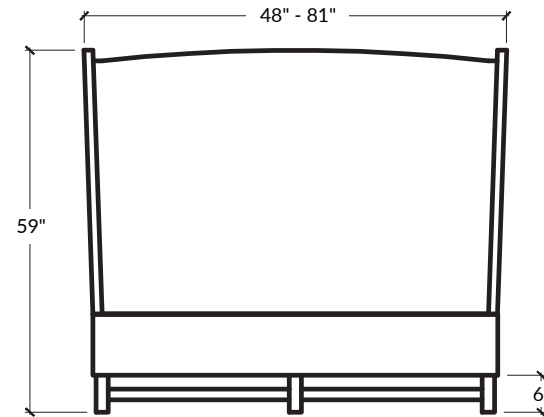

the HERBERT bed w/out footboard

STYLE 102

This bed emanates a stately style. The striking wingback is complemented by a delicate nail head trim, and contemporary wooden foot rails.

BED SIZES

CAL KING | KING | QUEEN | FULL | TWIN

OVERALL HEIGHT

59\"H

FOOTBOARD HEIGHT

16\"H

BED RAIL HEIGHT

16\"H

FOOT HEIGHT

6\"H