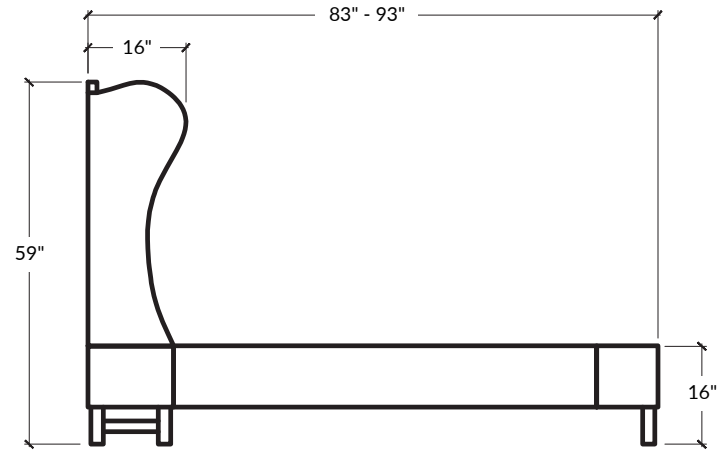

the HERBERT bed w/out footboard

STYLE 102

This bed emanates a stately style. The striking wingback is complemented by a delicate nail head trim, and contemporary wooden foot rails.

BED SIZES

CAL KING | KING | QUEEN | FULL | TWIN

OVERALL HEIGHT

59\"H

FOOTBOARD HEIGHT

16\"H

BED RAIL HEIGHT

16\"H

FOOT HEIGHT

6\"H