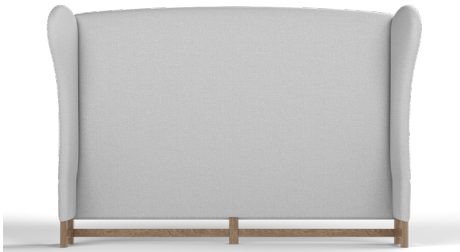

the HERBERT headboard

STYLE 102

This bed emanates a stately style. The striking wingback is complemented by a delicate nail head trim, and contemporary wooden foot rails.

BED SIZES

CAL KING | KING | QUEEN | FULL | TWIN

OVERALL HEIGHT

59"H

FOOTBOARD HEIGHT

NA

BED RAIL HEIGHT

NA

FOOT HEIGHT

6"H