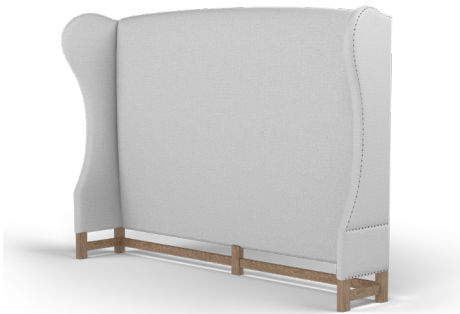

the HERBERT headboard

STYLE 102

This bed emanates a stately style. The striking wingback is complemented by a delicate nail head trim, and contemporary wooden foot rails.

BED SIZES

CAL KING | KING | QUEEN | FULL | TWIN

OVERALL HEIGHT

59"H

FOOTBOARD HEIGHT

NA

BED RAIL HEIGHT

NA

FOOT HEIGHT

6"H