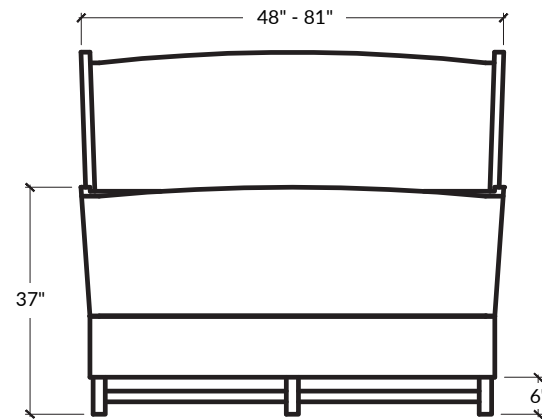

*the HERBERT bed w/footboard*

STYLE 102

*This bed emanates a stately style. The striking wingback is complemented by a delicate nail head trim, and contemporary wooden foot rails.*

BED SIZES

CAL KING | KING | QUEEN | FULL | TWIN

OVERALL HEIGHT

59"H

FOOTBOARD HEIGHT

37"H

BED RAIL HEIGHT

16"H

FOOT HEIGHT

6"H

## OVERALL HEIGHT

59\"H

## OVERALL HEIGHT

59"H