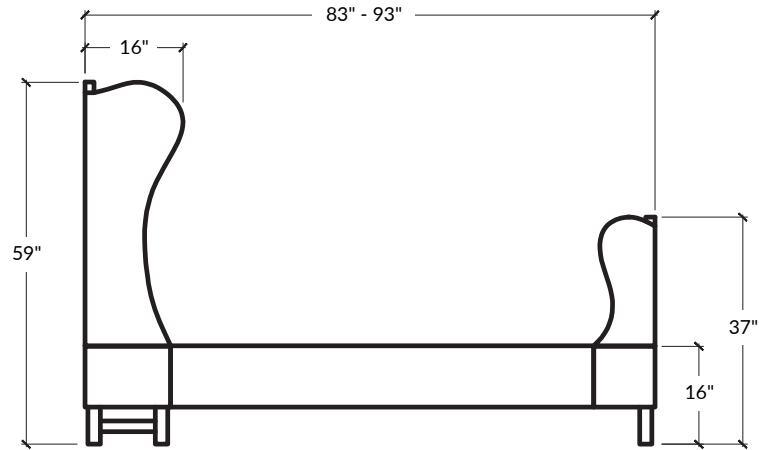

*the HERBERT bed w/footboard*

STYLE 102

*This bed emanates a stately style. The striking wingback is complemented by a delicate nail head trim, and contemporary wooden foot rails.*

BED SIZES

CAL KING | KING | QUEEN | FULL | TWIN

OVERALL HEIGHT

59"H

FOOTBOARD HEIGHT

37"H

BED RAIL HEIGHT

16"H

FOOT HEIGHT

6"H

## OVERALL HEIGHT

59\"H

## OVERALL HEIGHT

59"H