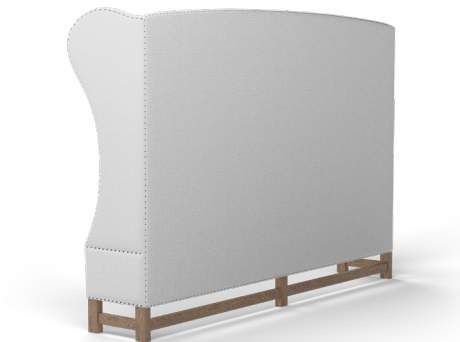

the HERBERT headboard

STYLE 102

This bed emanates a stately style. The striking wingback is complemented by a delicate nail head trim, and contemporary wooden foot rails.

BED SIZES

CAL KING | KING | QUEEN | FULL | TWIN

OVERALL HEIGHT

59"H

FOOTBOARD HEIGHT

NA

BED RAIL HEIGHT

NA

FOOT HEIGHT

6"H