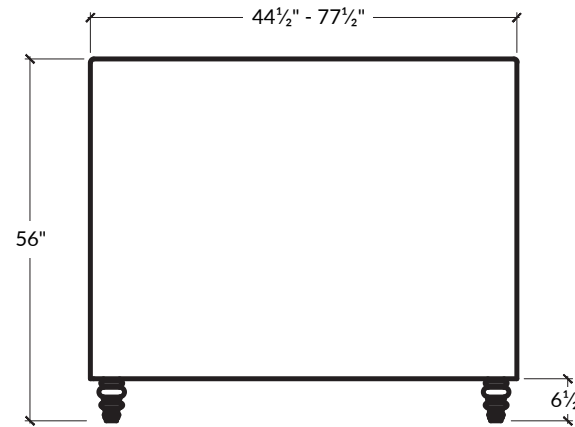

BED SIZES	OVERALL HEIGHT	FOOTBOARD HEIGHT	BED RAIL HEIGHT	FOOT HEIGHT
CAL KING KING QUEEN FULL TWIN	56"H	42 1/2"H	18 1/2"H	6 1/2"H

the EMPIRE bed w/out footboard

STYLE 101

Inspired by classic design, this sleigh bed boasts an exquisite form that suits any style of bedroom. Scrolled headboard, and wooden bun feet offer an updated 19th century appeal.

BED SIZES

CAL KING | KING | QUEEN | FULL | TWIN

OVERALL HEIGHT

56\"H

FOOTBOARD HEIGHT

18 1/2\"H

BED RAIL HEIGHT

18 1/2\"H

FOOT HEIGHT

6 1/2\"H

the EMPIRE headboard

STYLE 101

Inspired by classic design, this sleigh bed boasts an exquisite form that suits any style of bedroom. Scrolled headboard, and wooden bun feet offer an updated 19th century appeal.