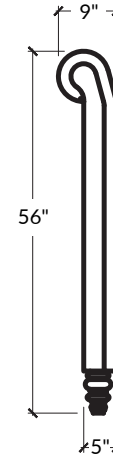

BED SIZES	OVERALL HEIGHT	FOOTBOARD HEIGHT	BED RAIL HEIGHT	FOOT HEIGHT
CAL KING KING QUEEN FULL TWIN	56"H	42 1/2"H	18 1/2"H	6 1/2"H

the EMPIRE bed w/out footboard

STYLE 101

Inspired by classic design, this sleigh bed boasts an exquisite form that suits any style of bedroom. Scrolled headboard, and wooden bun feet offer an updated 19th century appeal.

BED SIZES

CAL KING | KING | QUEEN | FULL | TWIN

OVERALL HEIGHT

56\"H

FOOTBOARD HEIGHT

18 1/2\"H

BED RAIL HEIGHT

18 1/2\"H

FOOT HEIGHT

6 1/2\"H

the EMPIRE headboard

STYLE 101

Inspired by classic design, this sleigh bed boasts an exquisite form that suits any style of bedroom. Scrolled headboard, and wooden bun feet offer an updated 19th century appeal.

BED SIZES

CAL KING | KING | QUEEN | FULL | TWIN

OVERALL HEIGHT

56"H

FOOTBOARD HEIGHT

NA

BED RAIL HEIGHT

NA