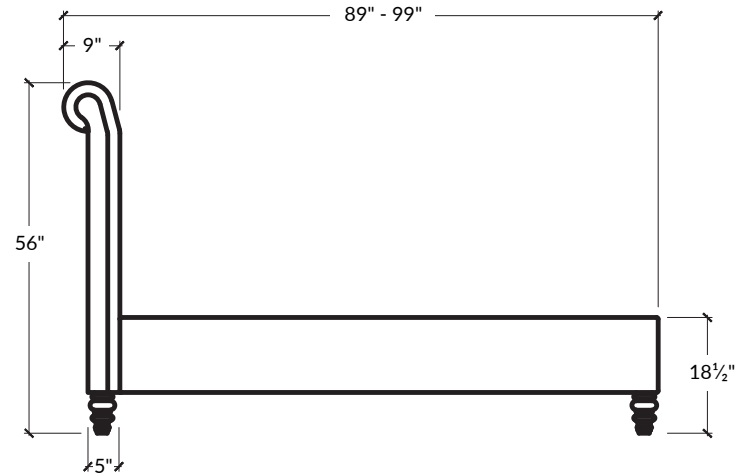

the EMPIRE bed w/footboard

STYLE 101

Inspired by classic design, this sleigh bed boasts an exquisite form that suits any style of bedroom. Scrolled foot and headboards, and wooden bun feet offer an updated 19th century appeal.

BED SIZES	OVERALL HEIGHT	FOOTBOARD HEIGHT	BED RAIL HEIGHT	FOOT HEIGHT
CAL KING KING QUEEN FULL TWIN	56"H	42 1/2"H	18 1/2"H	6 1/2"H

the EMPIRE bed w/out footboard

STYLE 101

Inspired by classic design, this sleigh bed boasts an exquisite form that suits any style of bedroom. Scrolled headboard, and wooden bun feet offer an updated 19th century appeal.

BED SIZES

CAL KING | KING | QUEEN | FULL | TWIN

OVERALL HEIGHT

56\"H

FOOTBOARD HEIGHT

18 1/2\"H

BED RAIL HEIGHT

18 1/2\"H