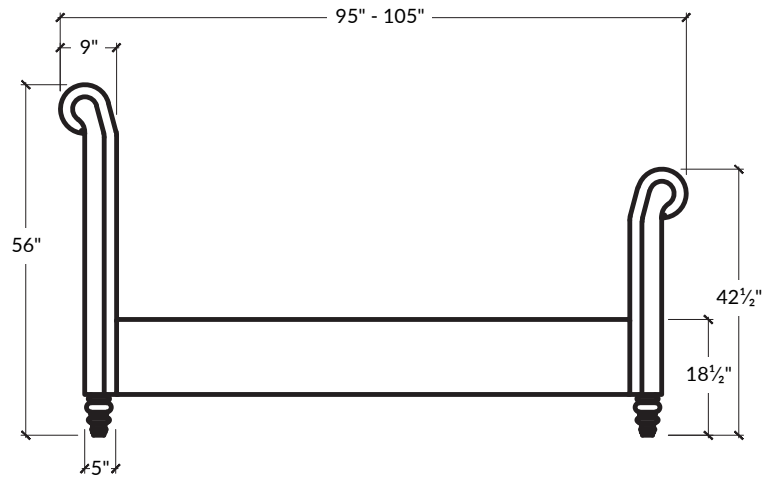

the EMPIRE bed w/footboard

STYLE 101

Inspired by classic design, this sleigh bed boasts an exquisite form that suits any style of bedroom. Scrolled foot and headboards, and wooden bun feet offer an updated 19th century appeal.

BED SIZES	OVERALL HEIGHT	FOOTBOARD HEIGHT	BED RAIL HEIGHT	FOOT HEIGHT
CAL KING KING QUEEN FULL TWIN	56"H	42 1/2"H	18 1/2"H	6 1/2"H

the EMPIRE bed w/out footboard

STYLE 101

Inspired by classic design, this sleigh bed boasts an exquisite form that suits any style of bedroom. Scrolled headboard, and wooden bun feet offer an updated 19th century appeal.

BED SIZES

CAL KING | KING | QUEEN | FULL | TWIN

OVERALL HEIGHT

56\"H

FOOTBOARD HEIGHT

18 1/2\"H

BED RAIL HEIGHT

18 1/2\"H

FOOT HEIGHT

6 1/2"H