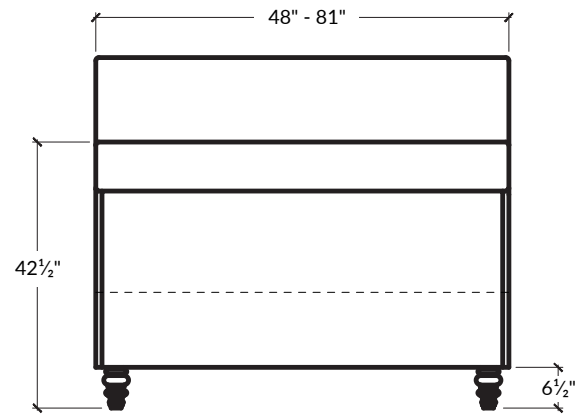

BED SIZES	OVERALL HEIGHT	FOOTBOARD HEIGHT	BED RAIL HEIGHT	FOOT HEIGHT
CAL KING KING QUEEN FULL TWIN	56"H	42 1/2"H	18 1/2"H	6 1/2"H

the EMPIRE bed w/out footboard

STYLE 101

Inspired by classic design, this sleigh bed boasts an exquisite form that suits any style of bedroom. Scrolled headboard, and wooden bun feet offer an updated 19th century appeal.

BED SIZES

CAL KING | KING | QUEEN | FULL | TWIN

OVERALL HEIGHT

56\"H

FOOTBOARD HEIGHT

18 1/2\"H

BED RAIL HEIGHT

18 1/2\"H