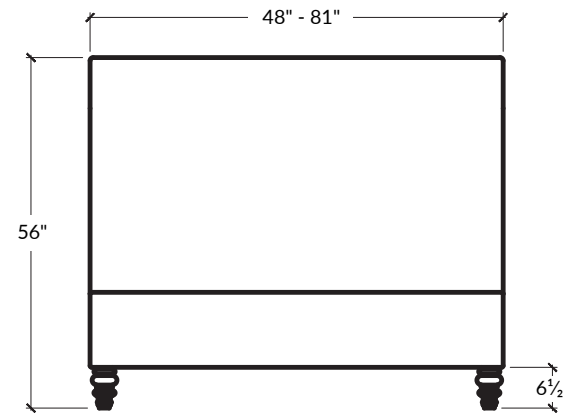

the EMPIRE bed w/footboard

STYLE 101

Inspired by classic design, this sleigh bed boasts an exquisite form that suits any style of bedroom. Scrolled foot and headboards, and wooden bun feet offer an updated 19th century appeal.

BED SIZES	OVERALL HEIGHT	FOOTBOARD HEIGHT	BED RAIL HEIGHT	FOOT HEIGHT
CAL KING KING QUEEN FULL TWIN	56"H	42 1/2"H	18 1/2"H	6 1/2"H

the EMPIRE bed w/out footboard

STYLE 101

Inspired by classic design, this sleigh bed boasts an exquisite form that suits any style of bedroom. Scrolled headboard, and wooden bun feet offer an updated 19th century appeal.

BED SIZES

CAL KING | KING | QUEEN | FULL | TWIN

OVERALL HEIGHT

56\"H

FOOTBOARD HEIGHT

18 1/2\"H

BED RAIL HEIGHT

18 1/2\"H