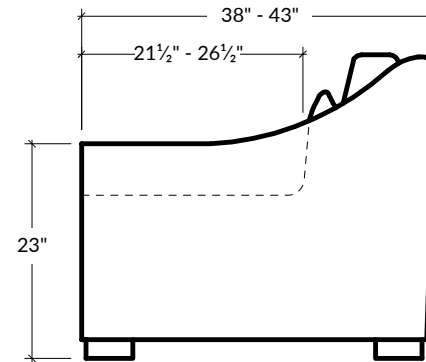

the CROSBY sofa

STYLE 011

The gently downward-sloping curve of the Crosby Collection's arms soften its serious square frame. The curved armrests descend gracefully toward a solid bench seat and low, contemporary feet.

**cushion configuration may differ depending on length*

LENGTHS	DEPTHS	HEIGHT	SEAT HEIGHT	ARM HEIGHT	ARM WIDTH	FOOT HEIGHT
5' 6", 7', 8', 9' OR 10'	38"D OR 43"D	32 1/2"H	18 1/2"H	23"	5"W	2"H