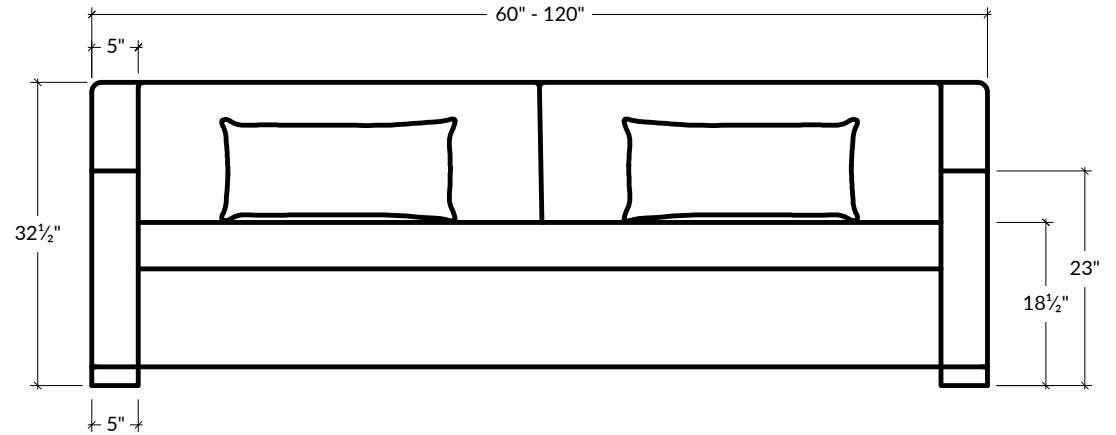

the CROSBY sofa

STYLE 011

The gently downward-sloping curve of the Crosby Collection's arms soften its serious square frame. The curved armrests descend gracefully toward a solid bench seat and low, contemporary feet.

**cushion configuration may differ depending on length*

LENGTHS	DEPTHS	HEIGHT	SEAT HEIGHT	ARM HEIGHT	ARM WIDTH	FOOT HEIGHT
5' 6", 7', 8', 9' OR 10'	38"D OR 43"D	32 1/2"H	18 1/2"H	23"	5"W	2"H